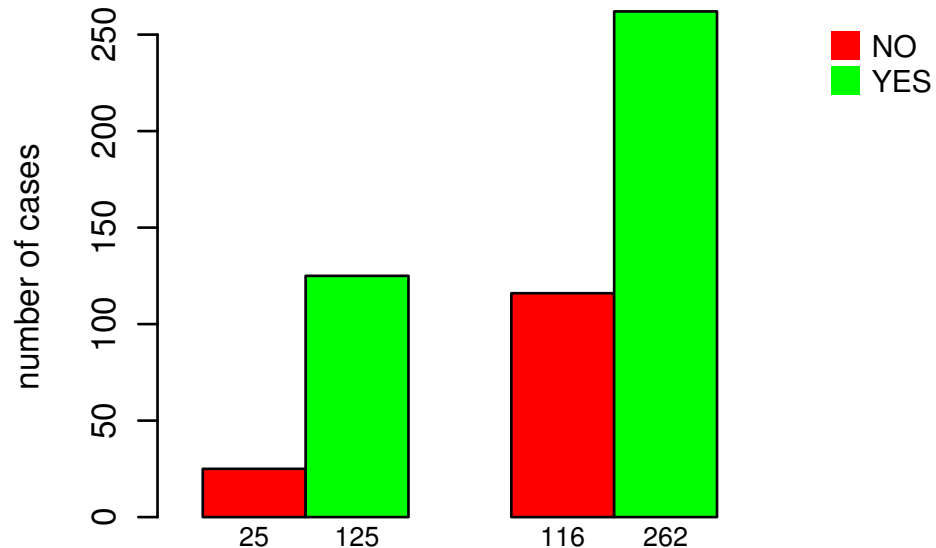

RADIATIONS_RADIATION_REGIMENINDICATION

AMP PEAK 48(20Q13.33) MUTATED

Fisher's exact test P = 0.00101