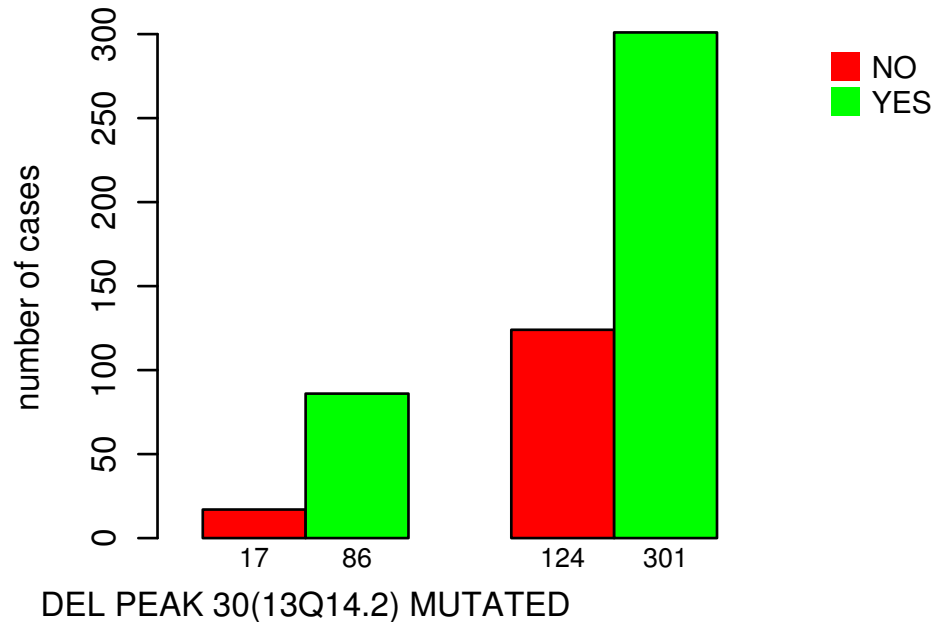

# RADIATIONS\_RADIATION\_REGIMENINDICATION

DEL PEAK 30(13Q14.2) MUTATED

Fisher's exact test P = 0.009