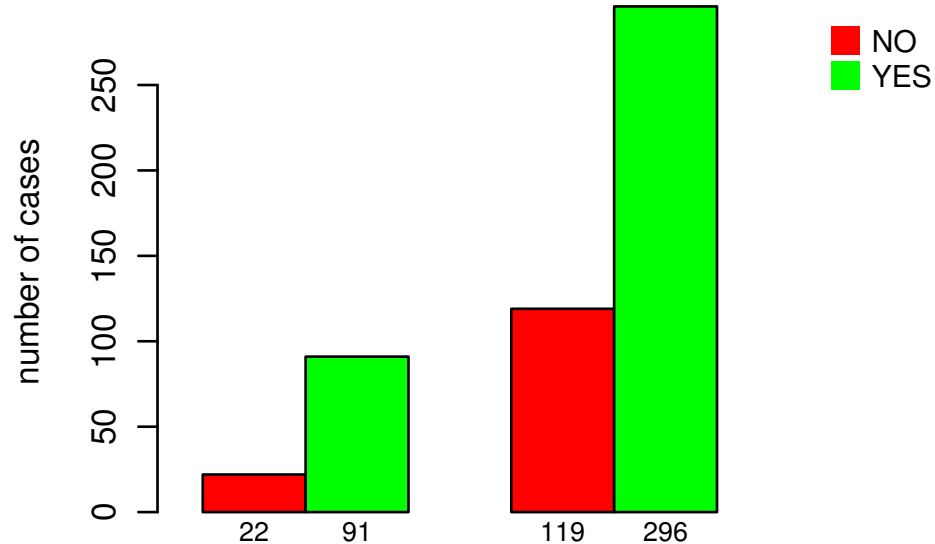

RADIATIONS_RADIATION_REGIMENINDICATION

DEL PEAK 33(15Q23) MUTATED

Fisher's exact test P = 0.0551