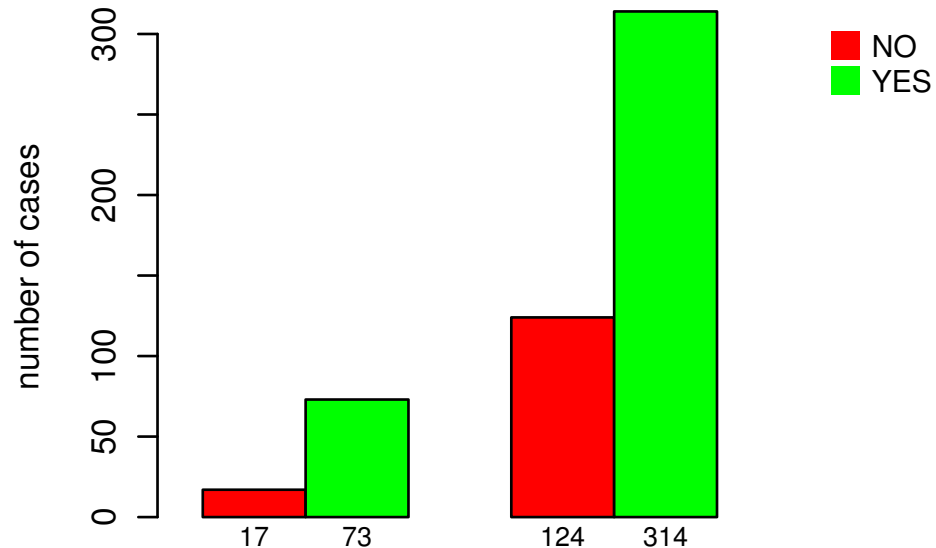

RADIATIONS_RADIATION_REGIMENINDICATION

DEL PEAK 34(16P13.3) MUTATED

Fisher's exact test P = 0.0682