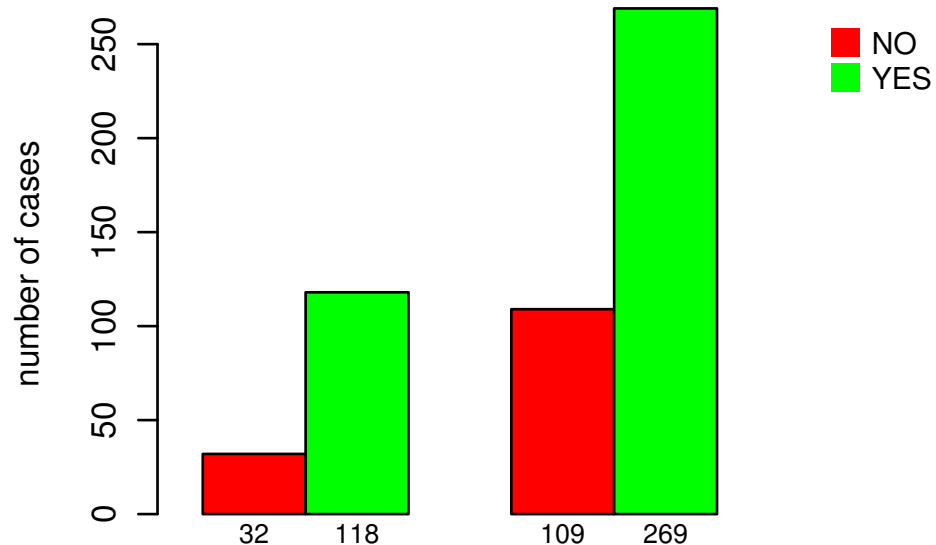

RADIATIONS_RADIATION_REGIMENINDICATION

DEL PEAK 35(16Q21) MUTATED

Fisher's exact test P = 0.082