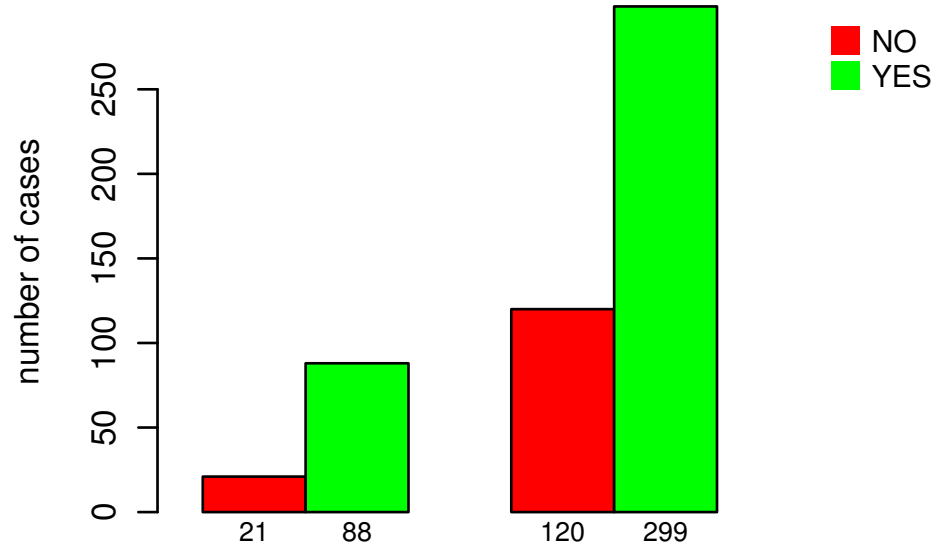

RADIATIONS_RADIATION_REGIMENINDICATION

DEL PEAK 41(17Q21.31) MUTATED

Fisher's exact test P = 0.0522