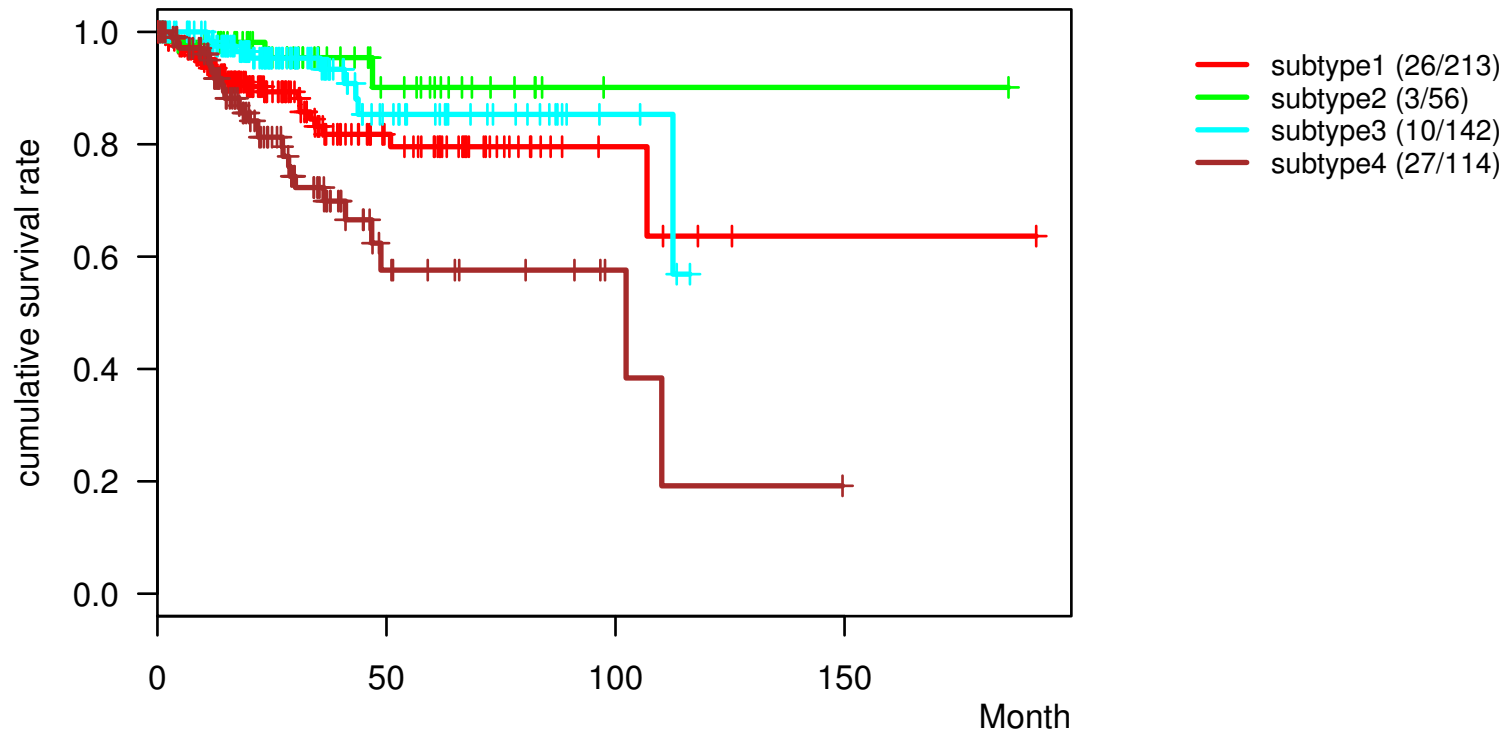

Time to Death

logrank P = 5.04e-05