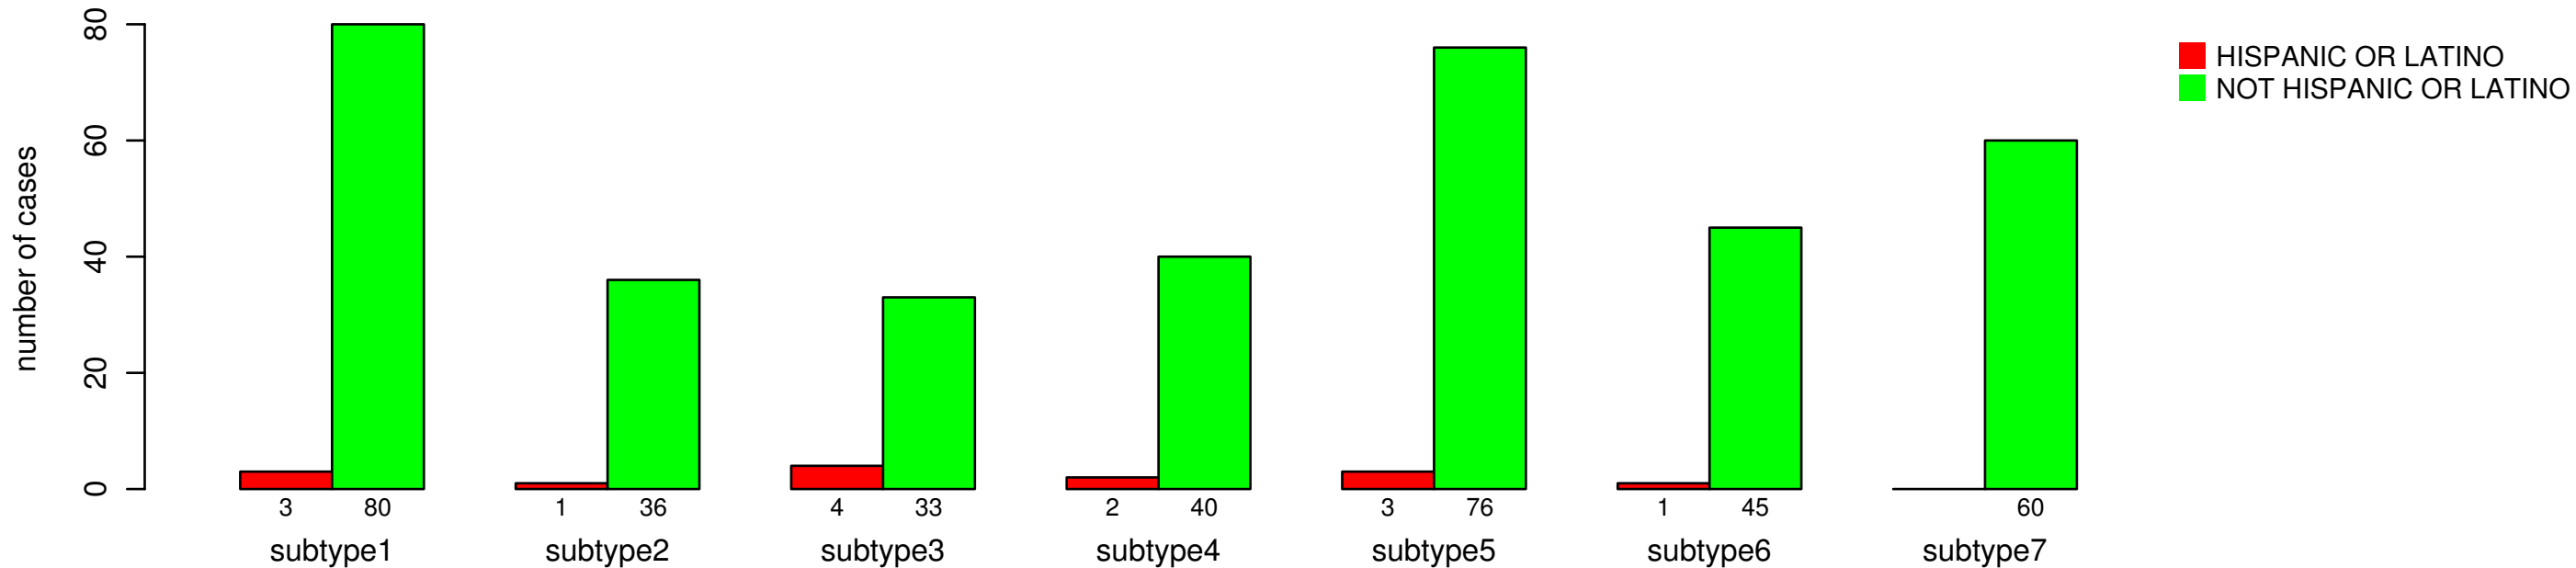

ETHNICITY

Fisher's exact test P = 0.227