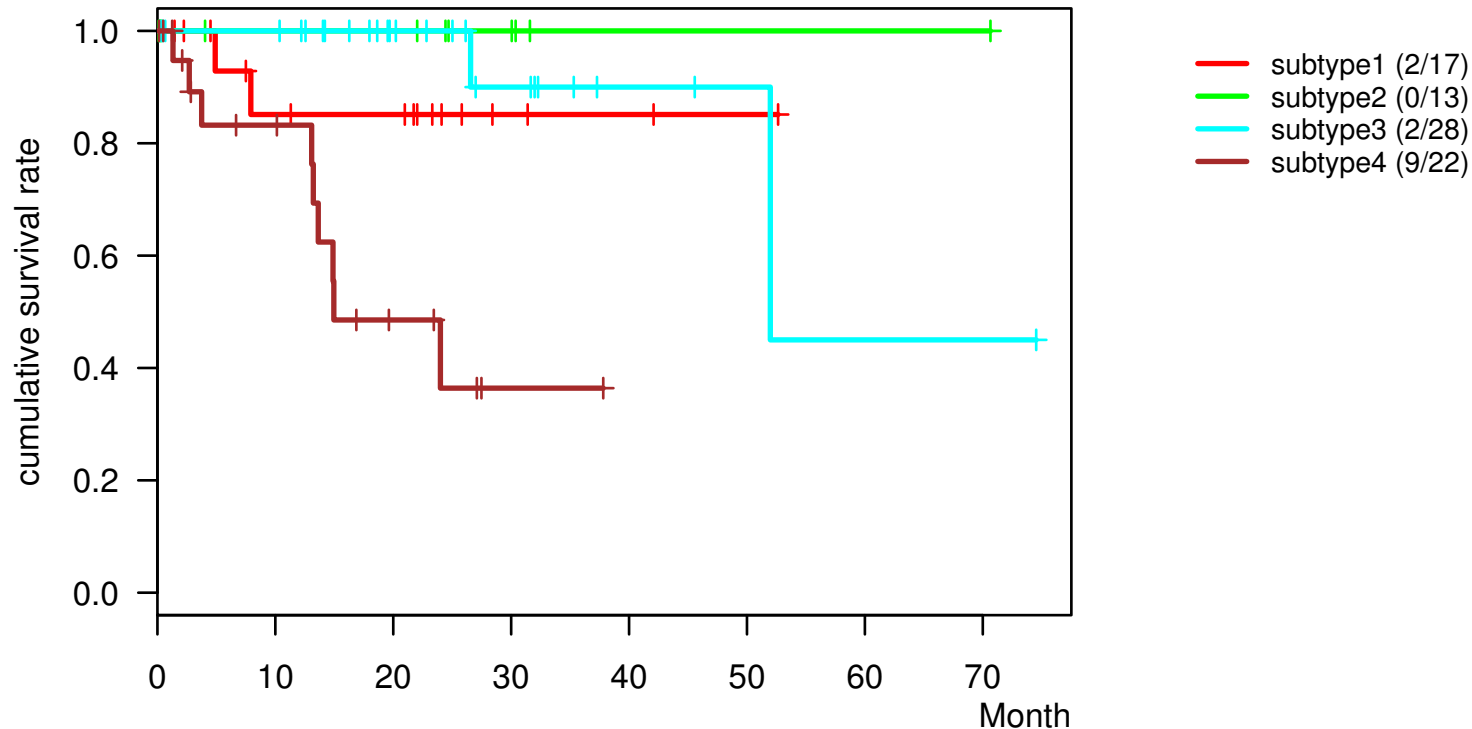

Time to Death

logrank P = 8.12e-05