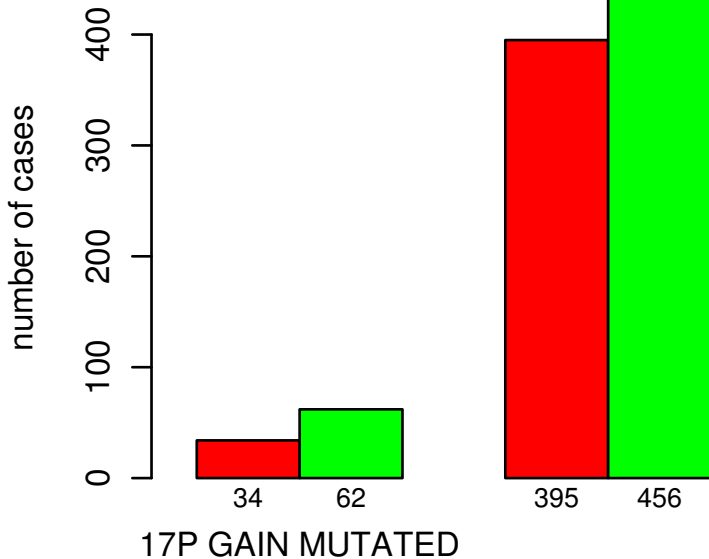

RADIATION_THERAPY

NO
YES

Fisher's exact test P = 0.0406