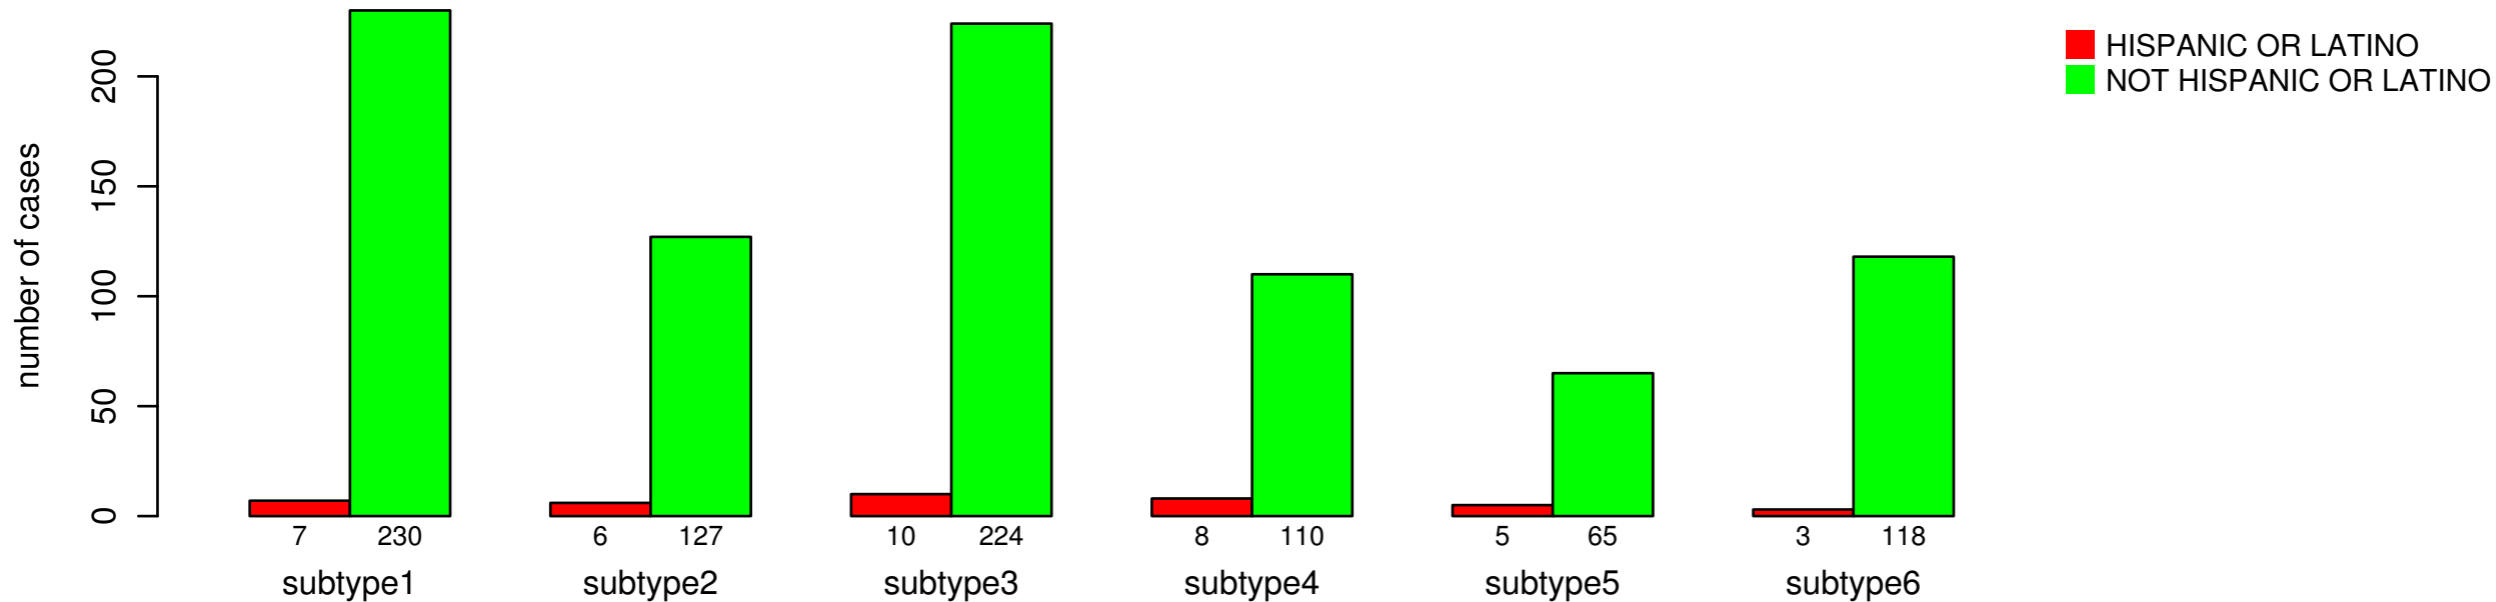

ETHNICITY

Fisher's exact test P = 0.374