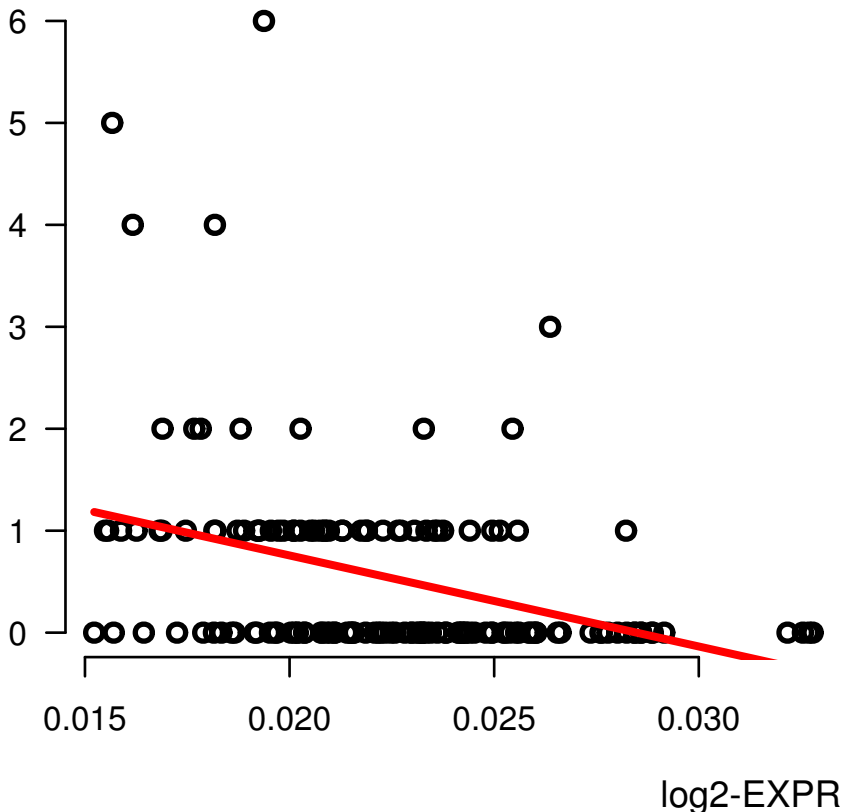

ZBTB25

PREGNANCY_SPONTANEOUS_ABORTION_COUNT

Spearman.Corr = -0.403, P = 4.3e-07