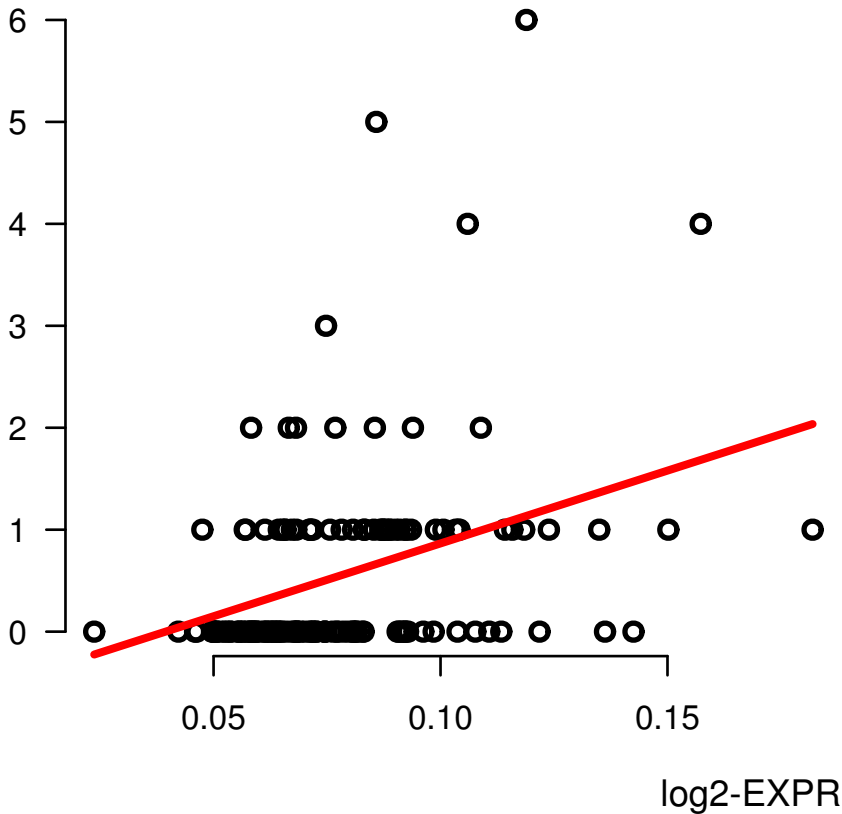

# KNTC1

PREGNANCY\_SPONTANEOUS\_ABORTION\_COUNT

Spearman.Corr= 0.404, P=4.8e-07