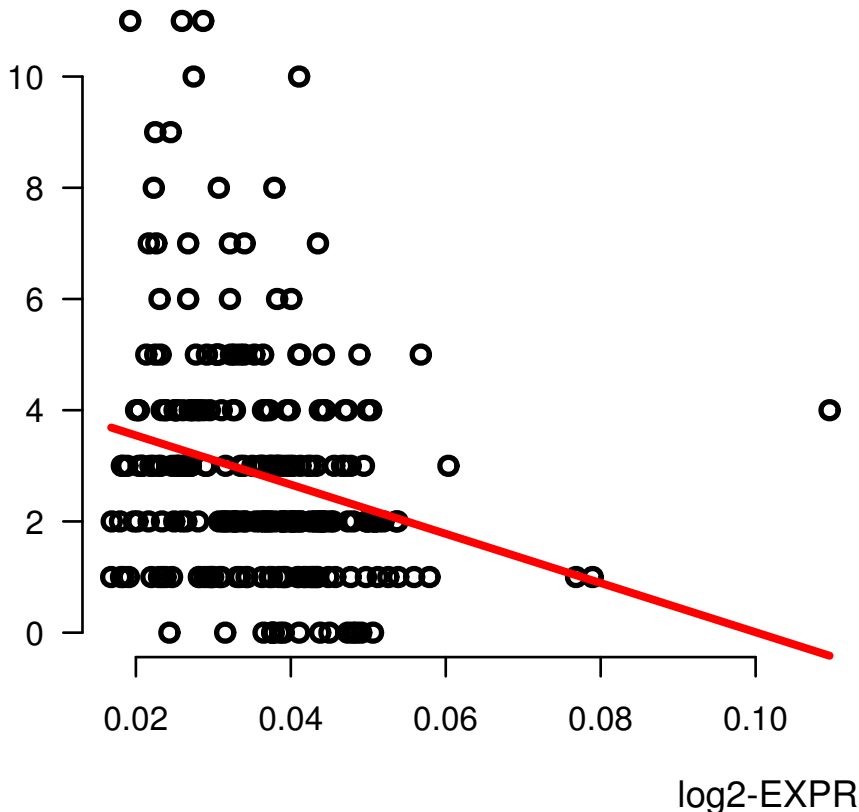

# LHX4

PREGNANCIES\_COUNT\_LIVE\_BIRTH

Spearman.Corr= -0.283, P=3.26e-06