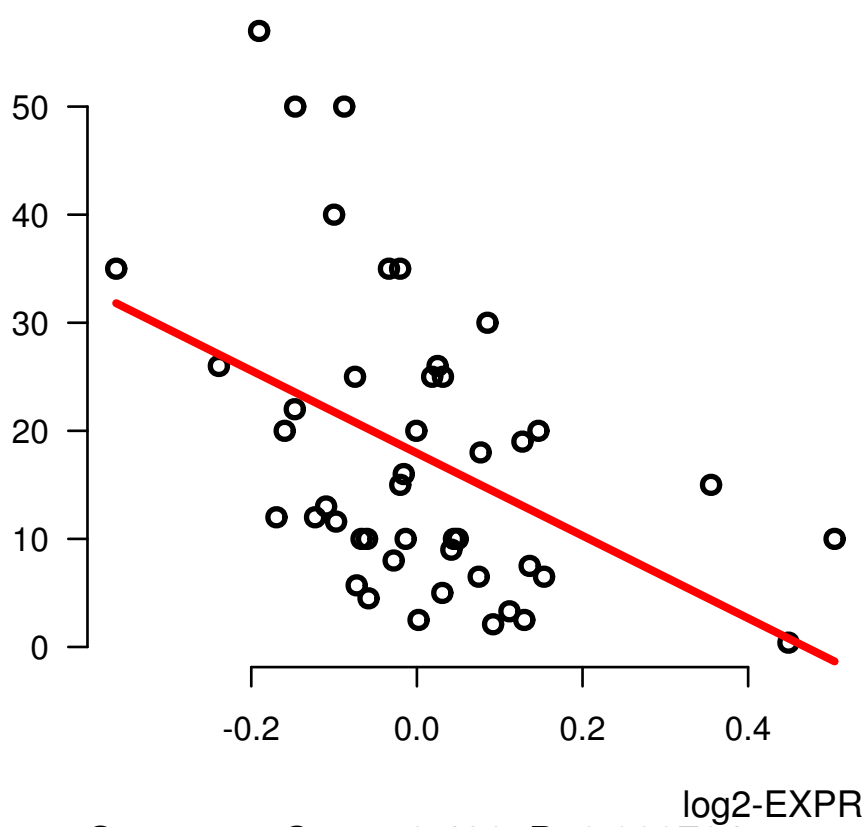

ARHI|ARHI

TOBACCO_SMOKING_PACK_YEARS_SMOKED

Spearman.Corr = -0.486, P = 0.000704