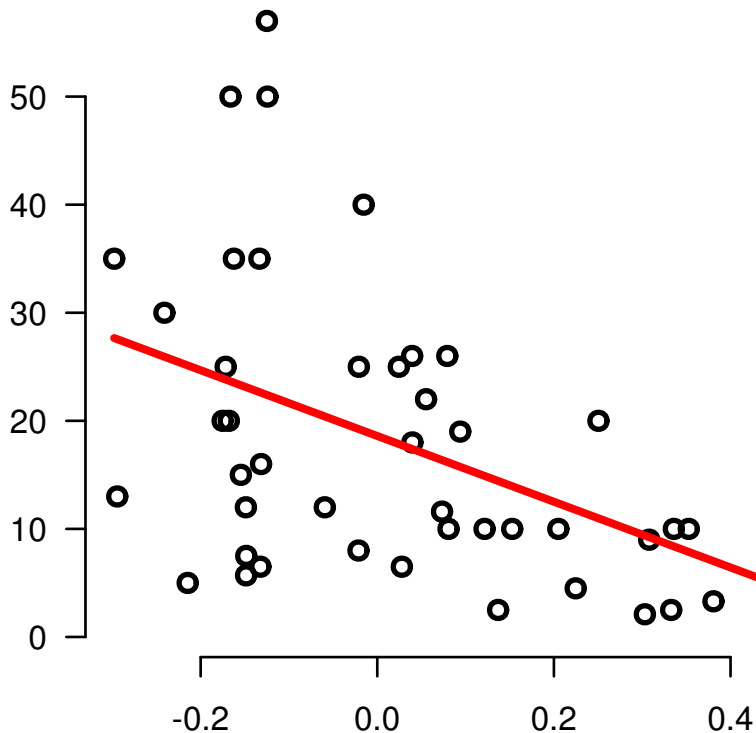

# MAPK8|JNK\_PT183\_PY185

TOBACCO\_SMOKING\_PACK\_YEARS\_SMOKED

log2-EXPR  
Spearman.Corr= -0.475, P=0.000975