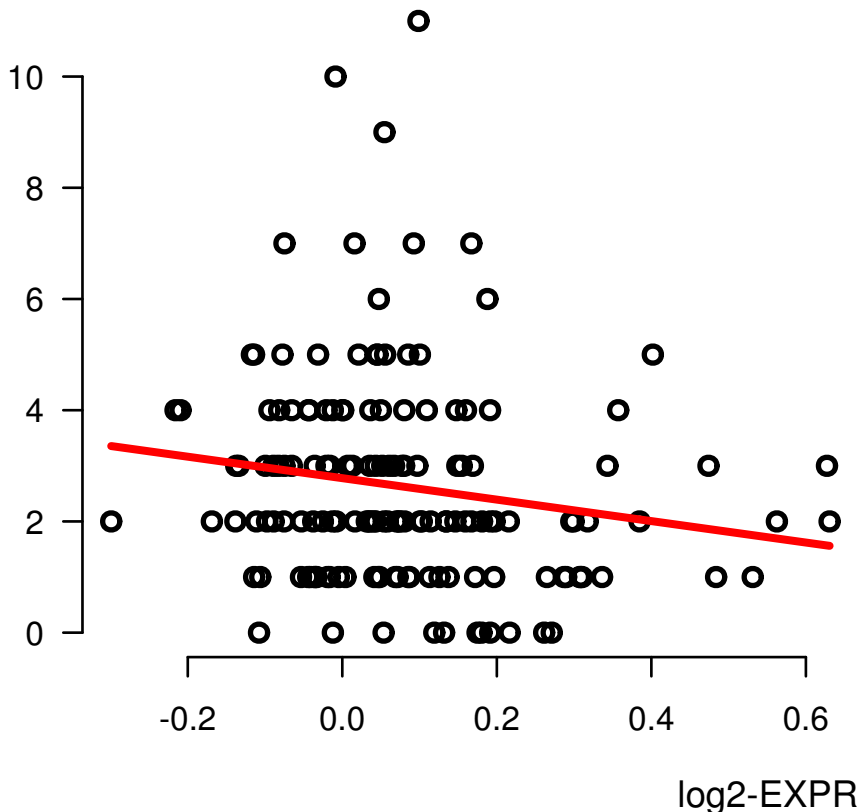

ERRFI1|MIG-6

PREGNANCIES_COUNT_LIVE_BIRTH

Spearman.Corr= -0.214, P=0.00825