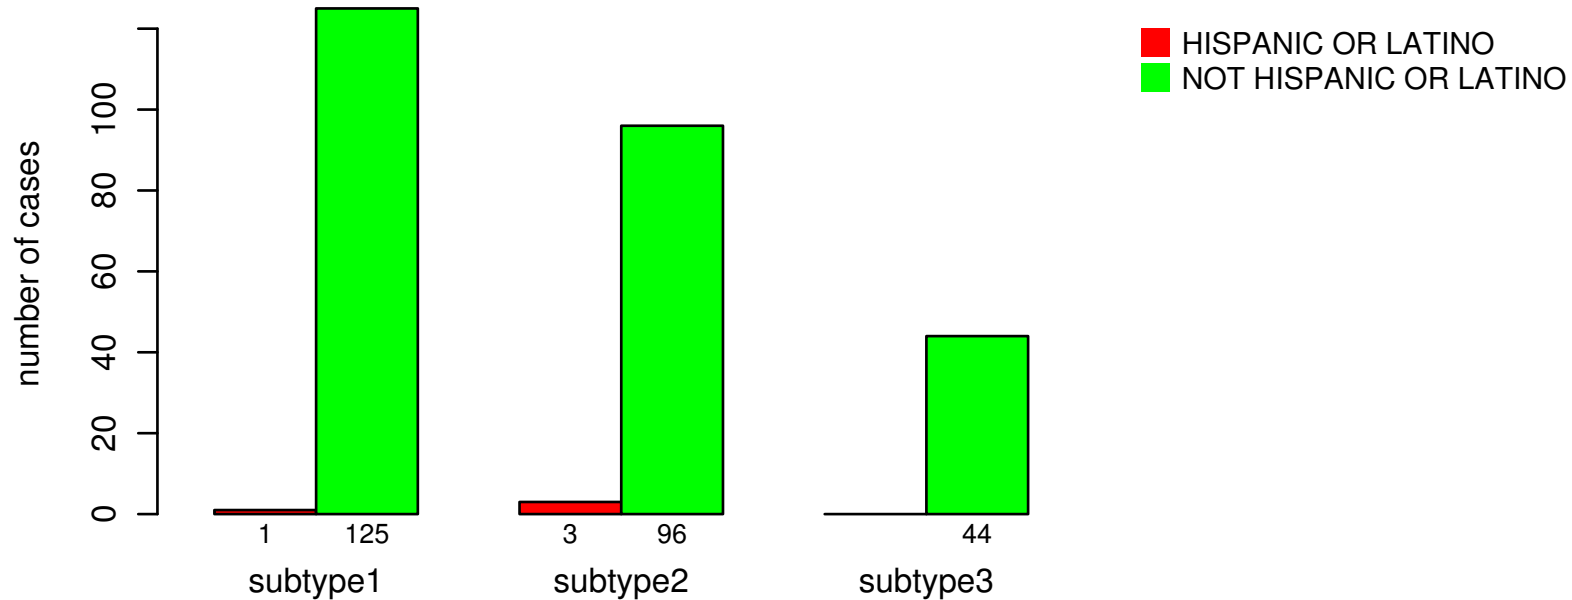

ETHNICITY

Fisher's exact test P = 0.381