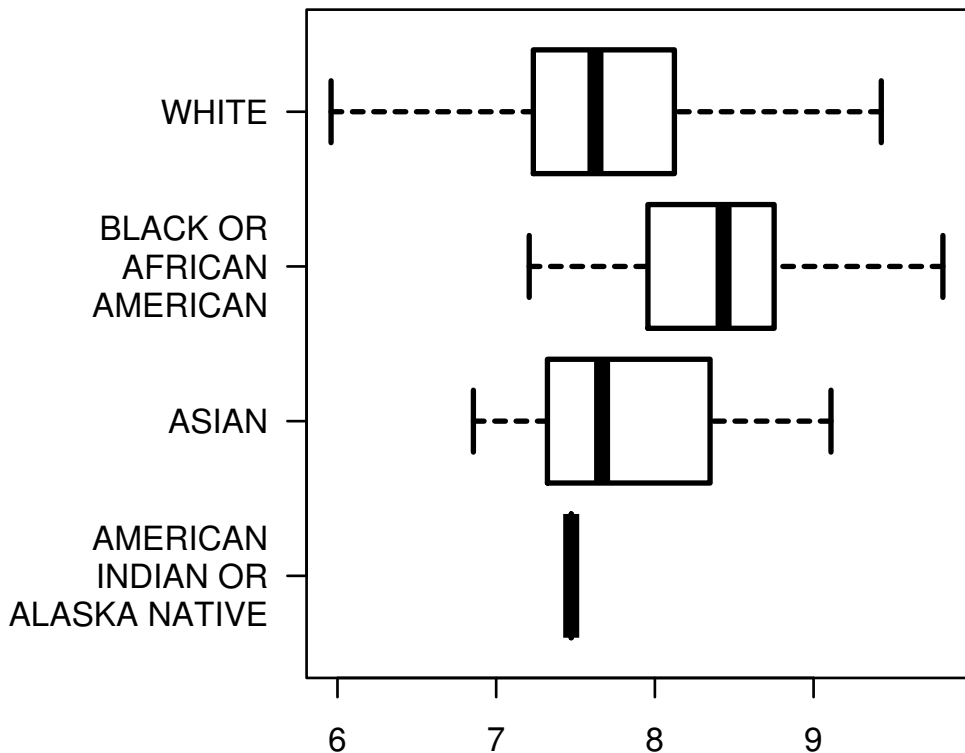

# NOTCH2NL|388677

RACE

log2-EXPR  
Kruskal-Wallis P = 8.41e-09