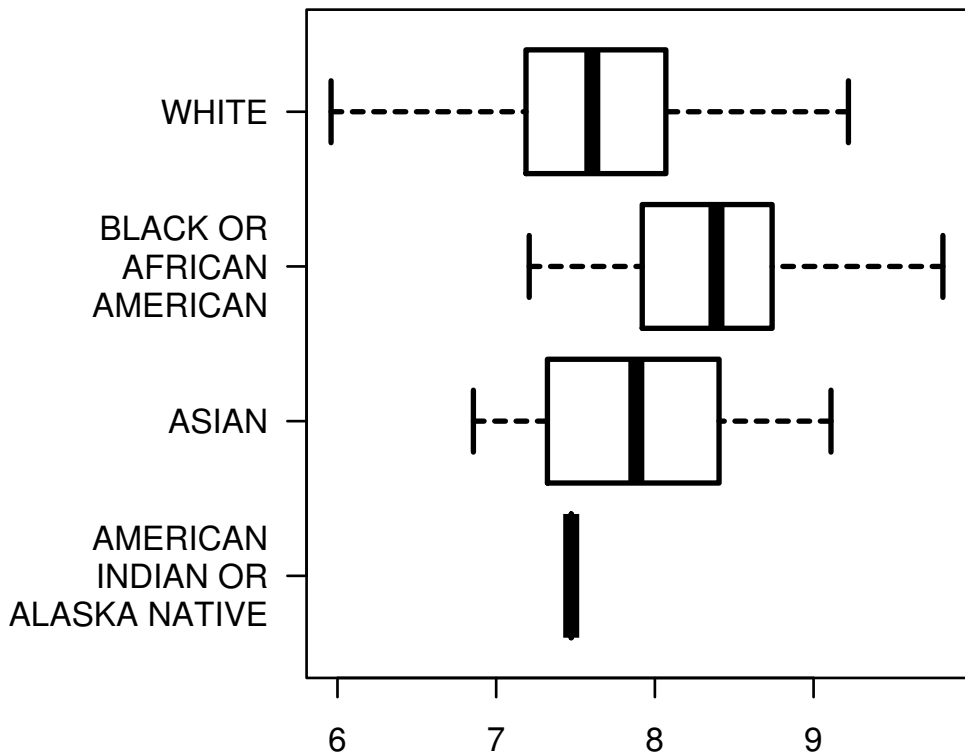

# NOTCH2NL|388677

RACE

log2-EXPR

Kruskal-Wallis P = 6.94e-11