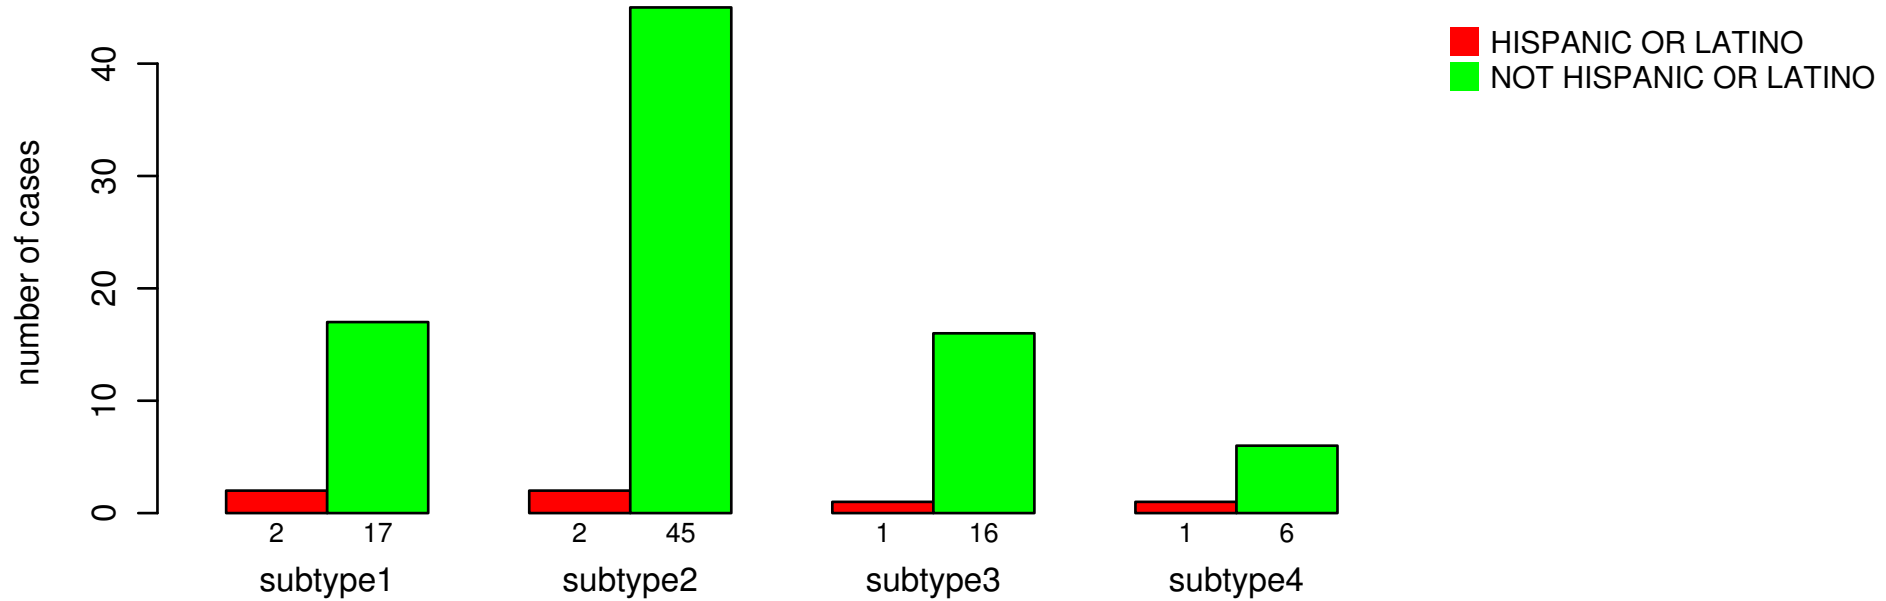

ETHNICITY

Fisher's exact test P = 0.447