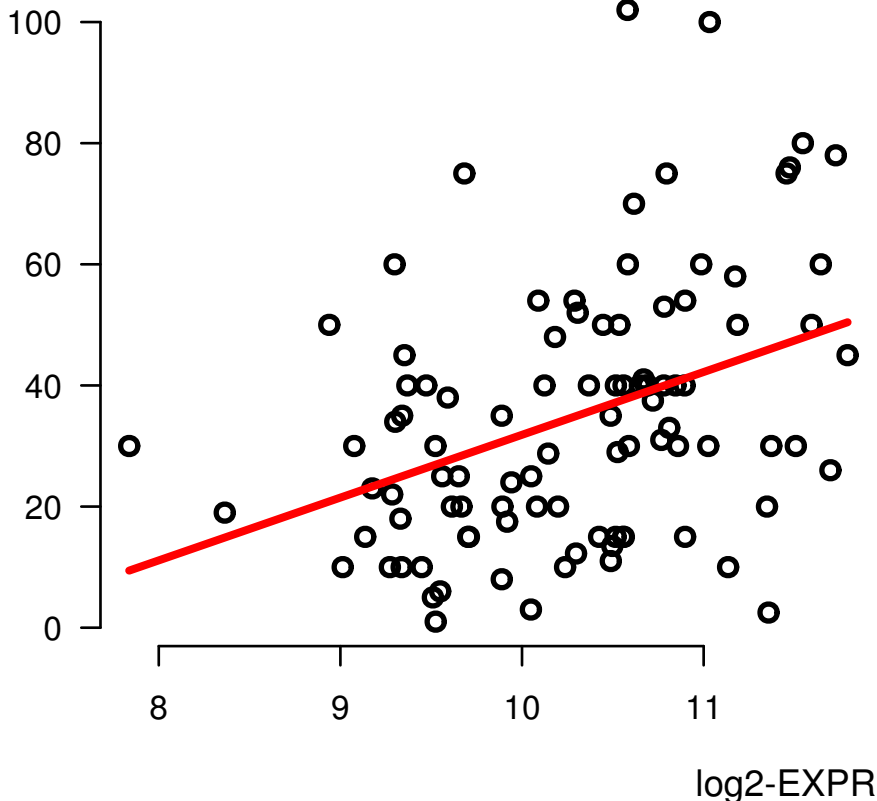

CCPG1|9236

NUMBER_PACK_YEARS_SMOKED

Spearman.Corr= 0.407, P=3.51e-05