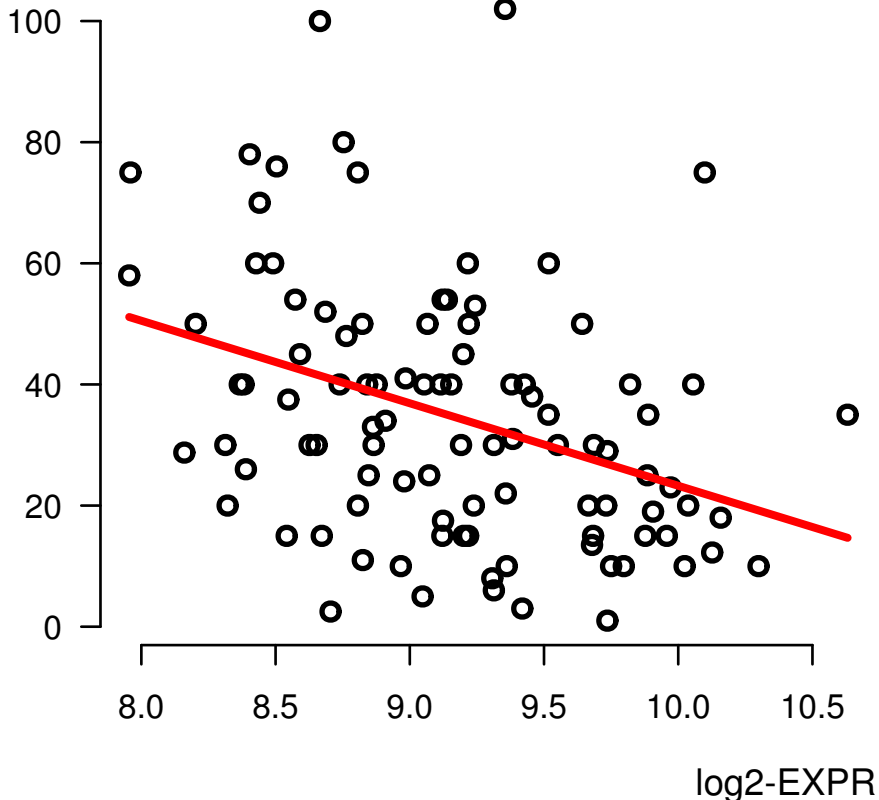

MRPS22|56945

NUMBER_PACK_YEARS_SMOKED

Spearman.Corr= -0.383, P=0.000109