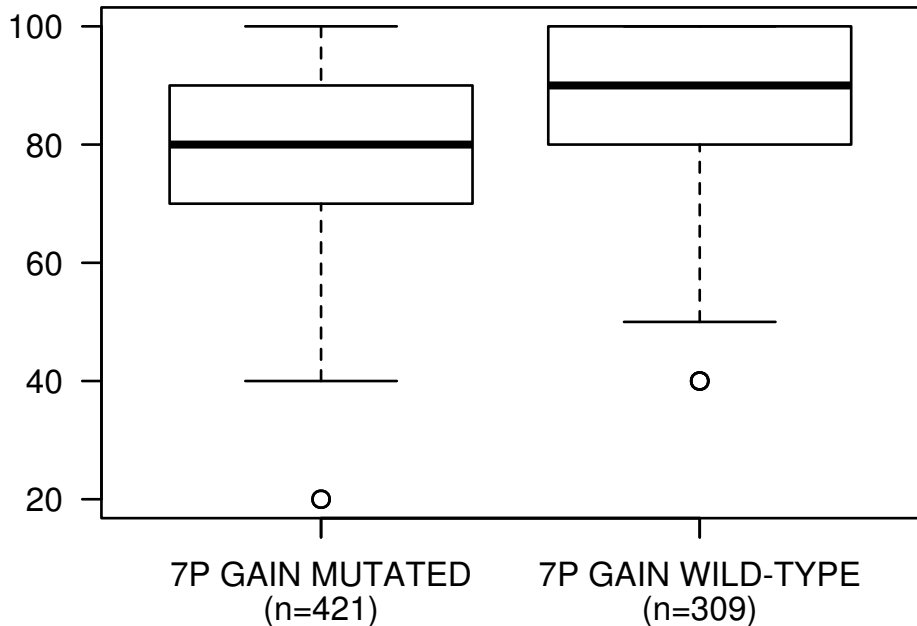

# KARNOFSKY\_PERFORMANCE\_SCORE

KARNOFSKY\_PERFORMANCE\_SCORE

Wilcoxon test P = 5.29e-13