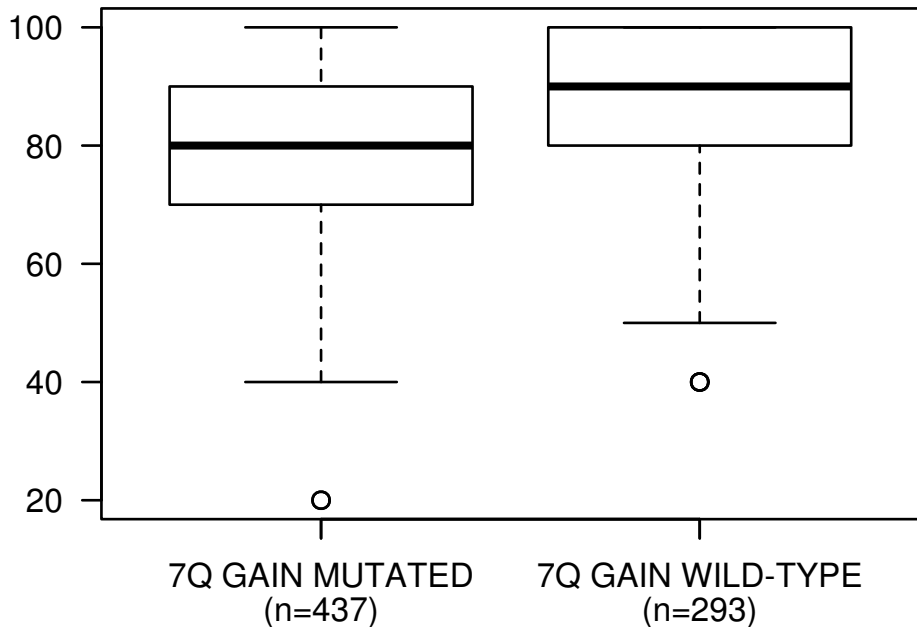

# KARNOFSKY\_PERFORMANCE\_SCORE

KARNOFSKY\_PERFORMANCE\_SCORE

Wilcoxon test P = 6.99e-12