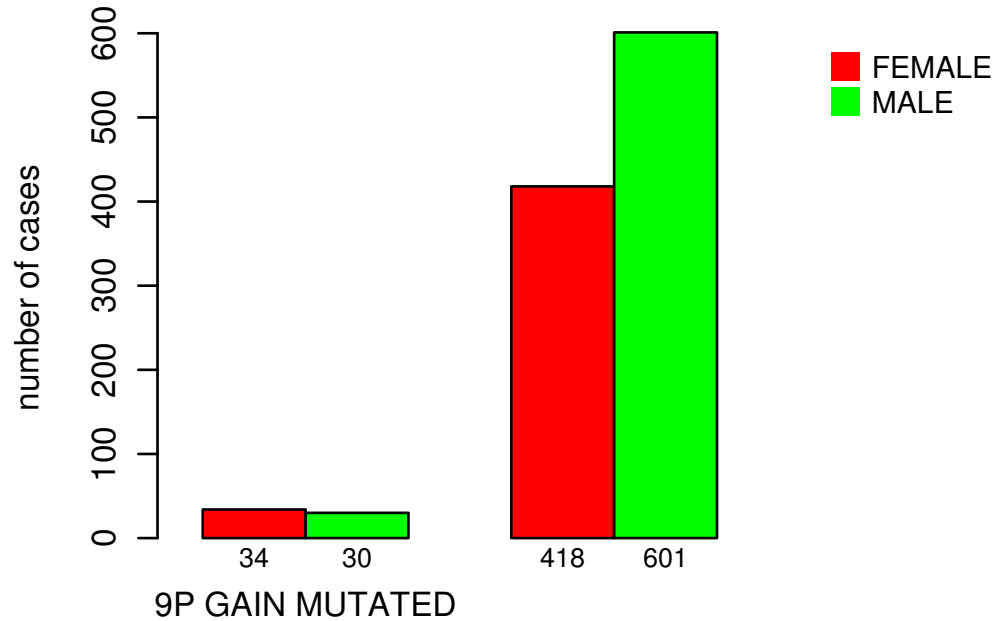

# GENDER

Fisher's exact test P = 0.067