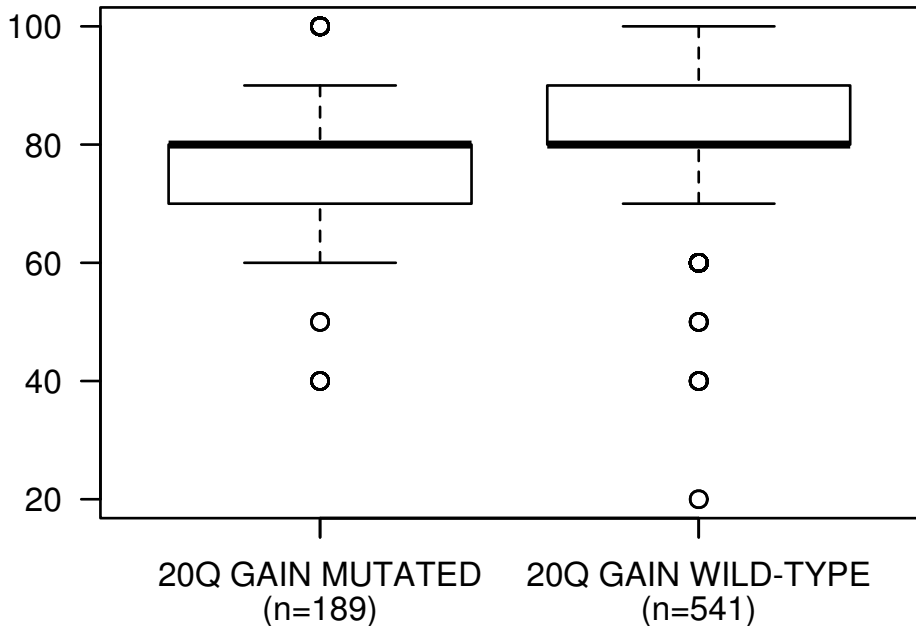

# KARNOFSKY\_PERFORMANCE\_SCORE

KARNOFSKY\_PERFORMANCE\_SCORE

Wilcoxon test P = 8.81e-06