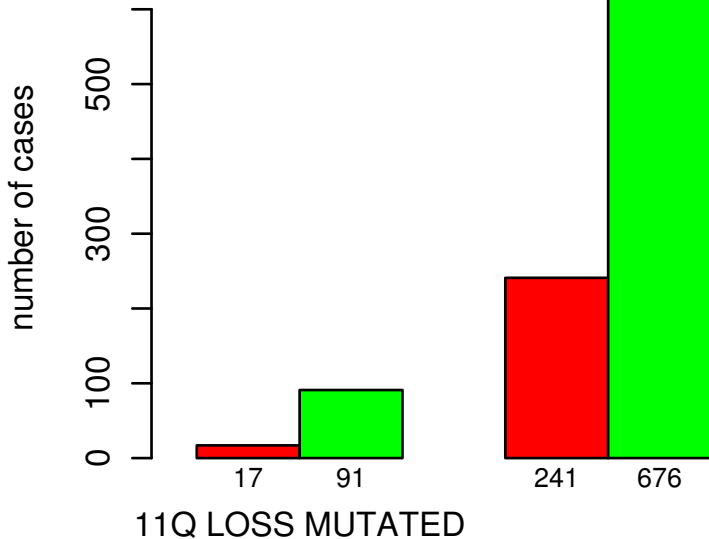

# RADIATION\_THERAPY

NO  
YES

Fisher's exact test P = 0.0186