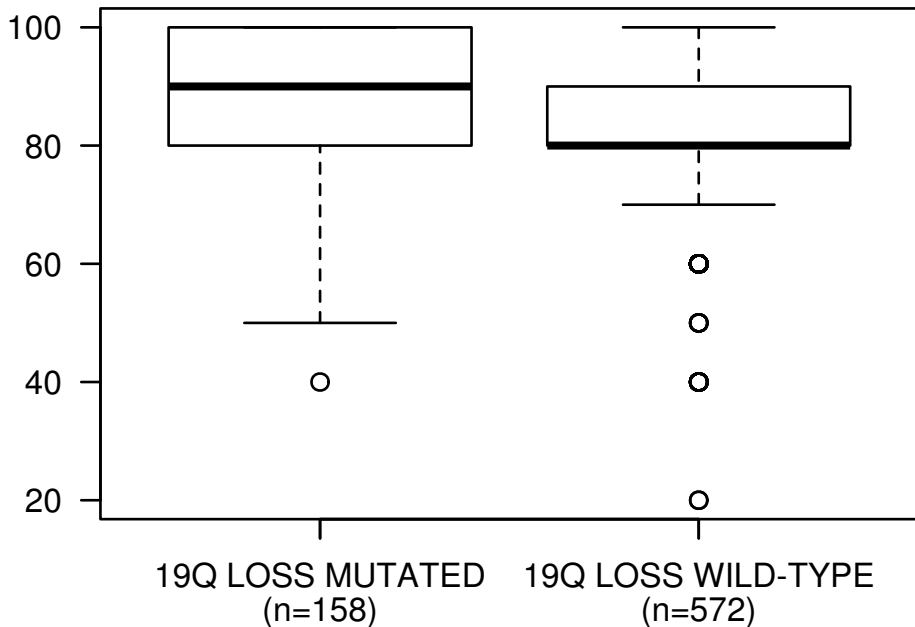

# KARNOFSKY\_PERFORMANCE\_SCORE

KARNOFSKY\_PERFORMANCE\_SCORE

Wilcoxon test P = 3.53e-06