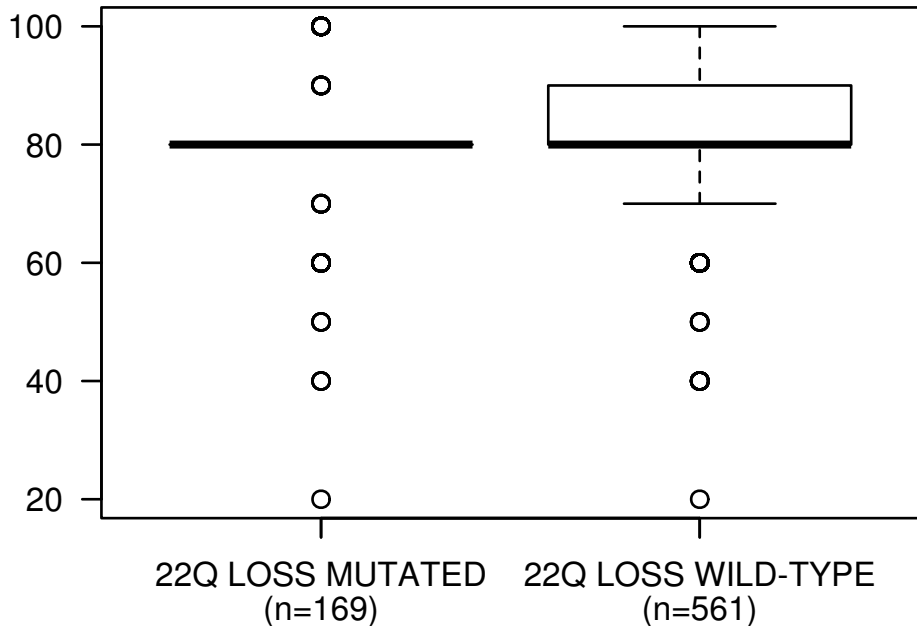

KARNOFSKY_PERFORMANCE_SCORE

KARNOFSKY_PERFORMANCE_SCORE

Wilcoxon test P = 0.0064