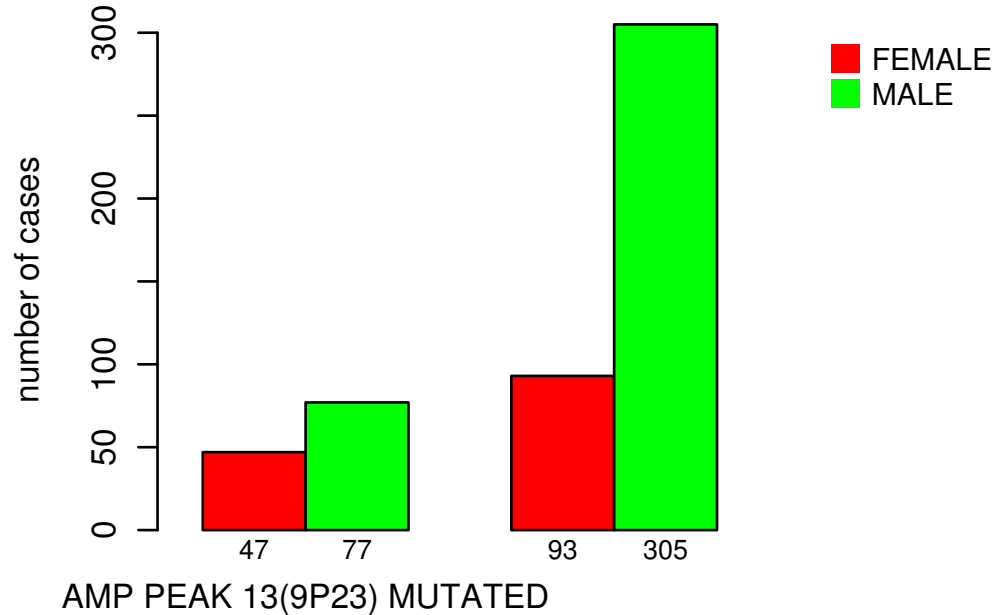

# GENDER

Fisher's exact test P = 0.00241