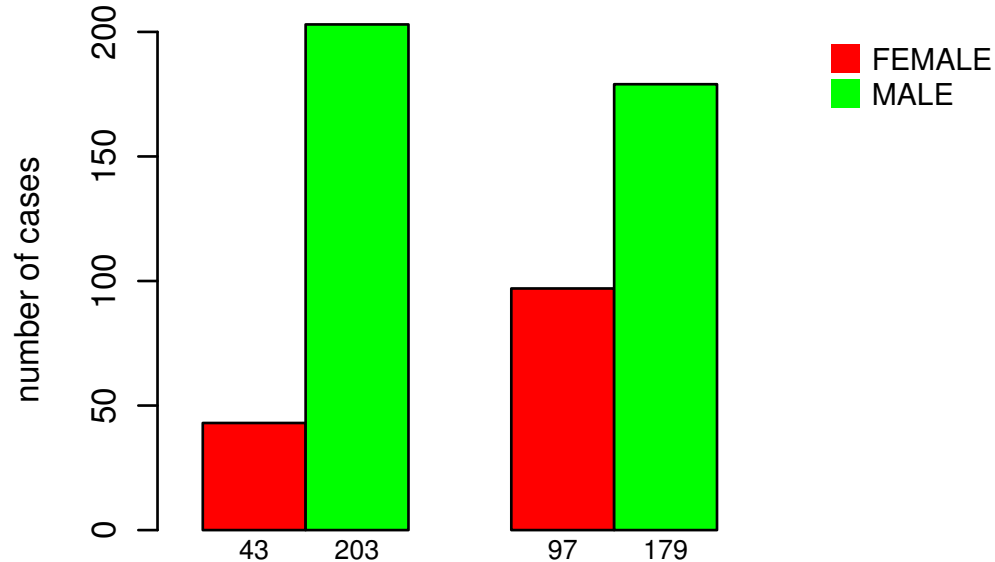

# GENDER

DEL PEAK 30(11Q23.1) MUTATED

Fisher's exact test P = 4.97e-06