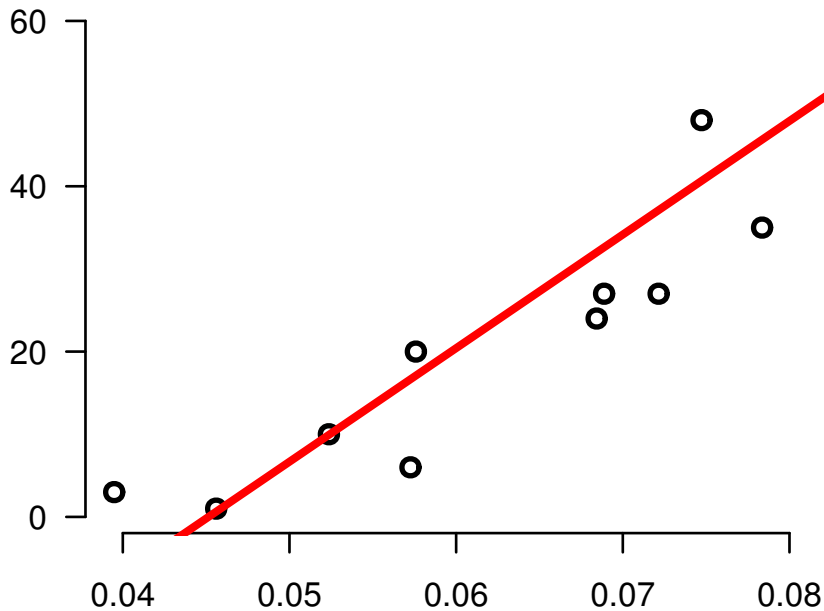

GRHL1

NUMBER_PACK_YEARS_SMOKED

Spearman.Corr= 0.97, P=7.42e-07