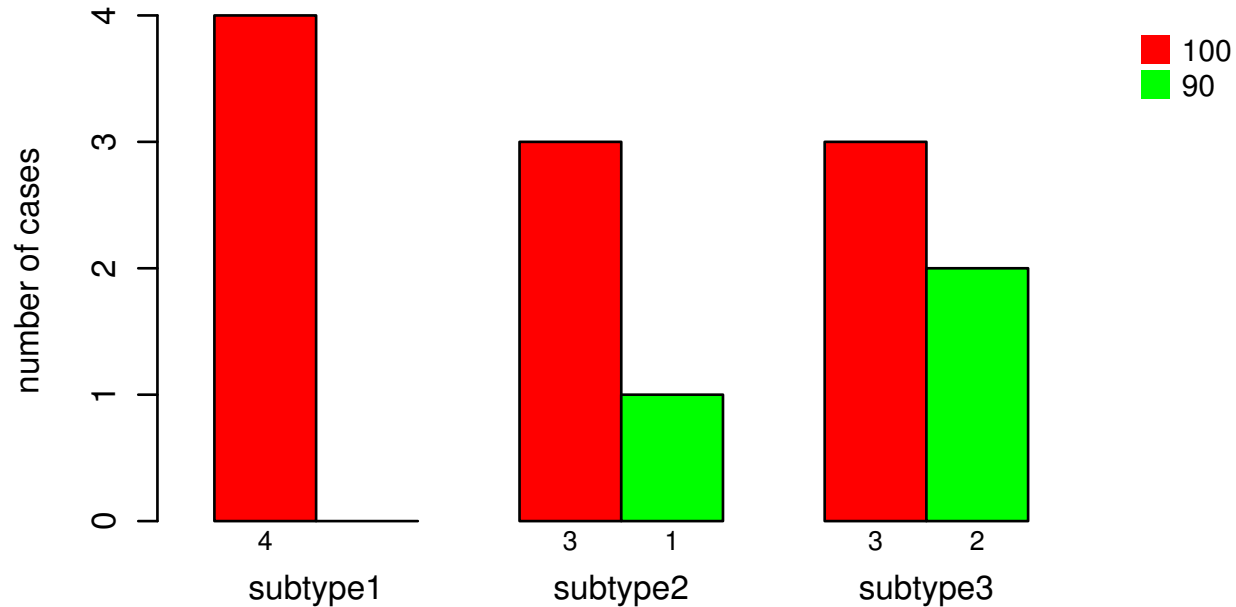

KARNOFSKY_PERFORMANCE_SCORE

Fisher's exact test P = 0.721