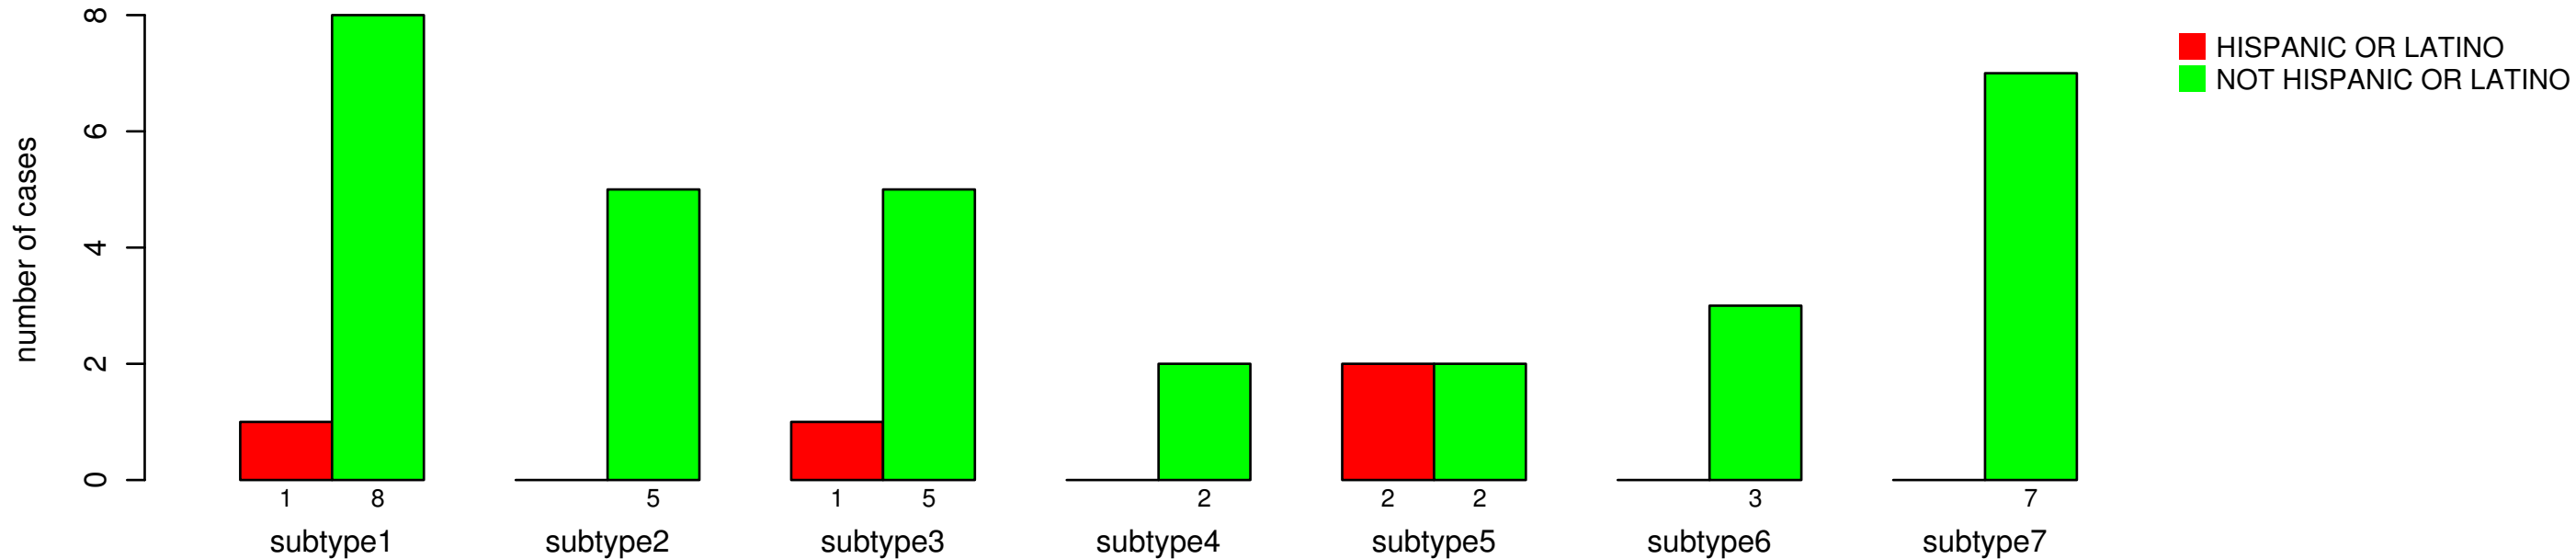

ETHNICITY

Fisher's exact test P = 0.273