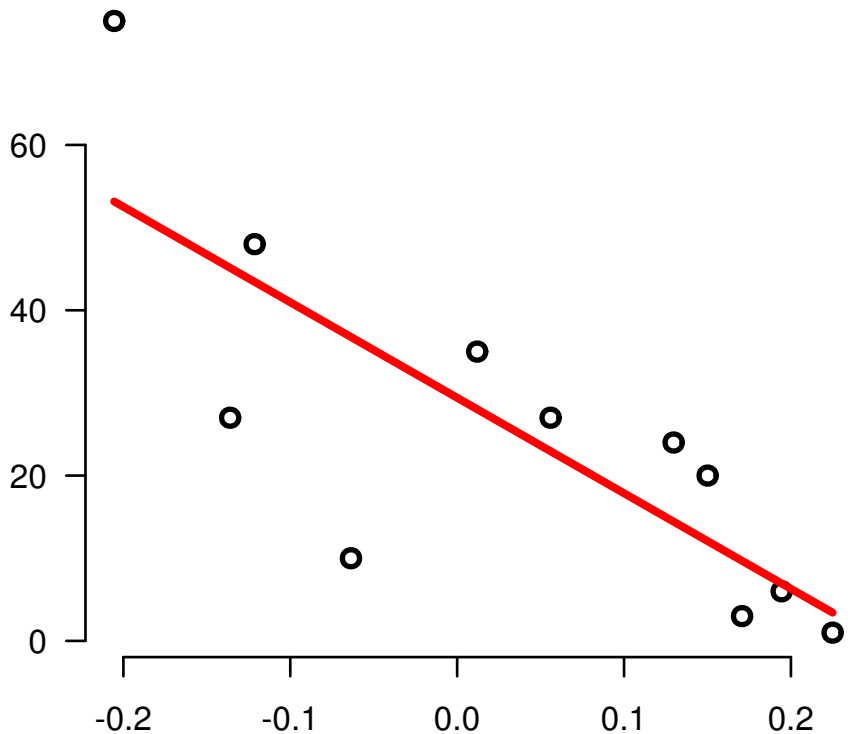

ERBB2|HER2_PY1248

NUMBER_PACK_YEARS_SMOKED

log2-EXPR
Spearman.Corr= -0.847, P=0.000991