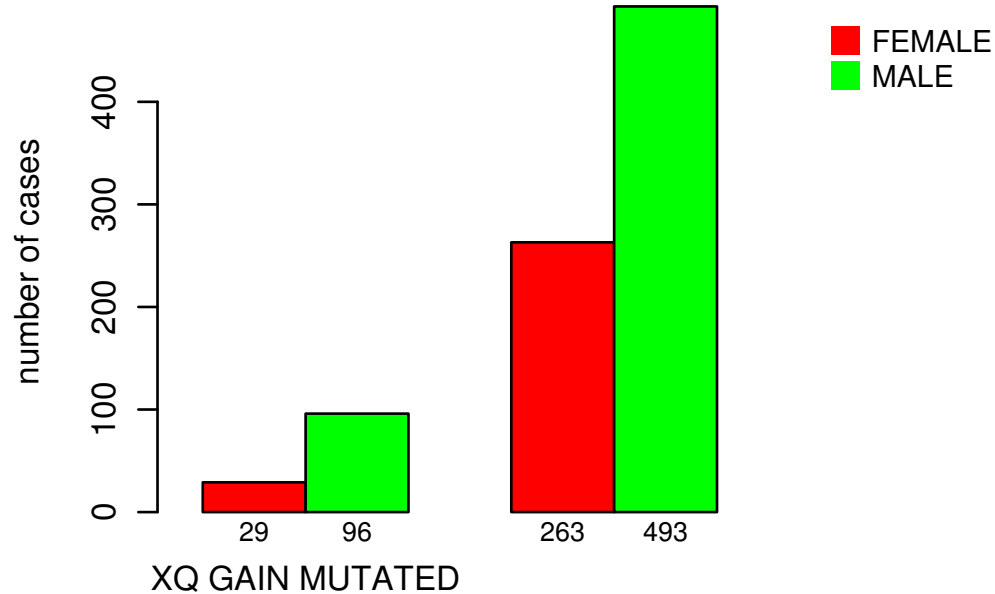

# GENDER

Fisher's exact test P = 0.0104