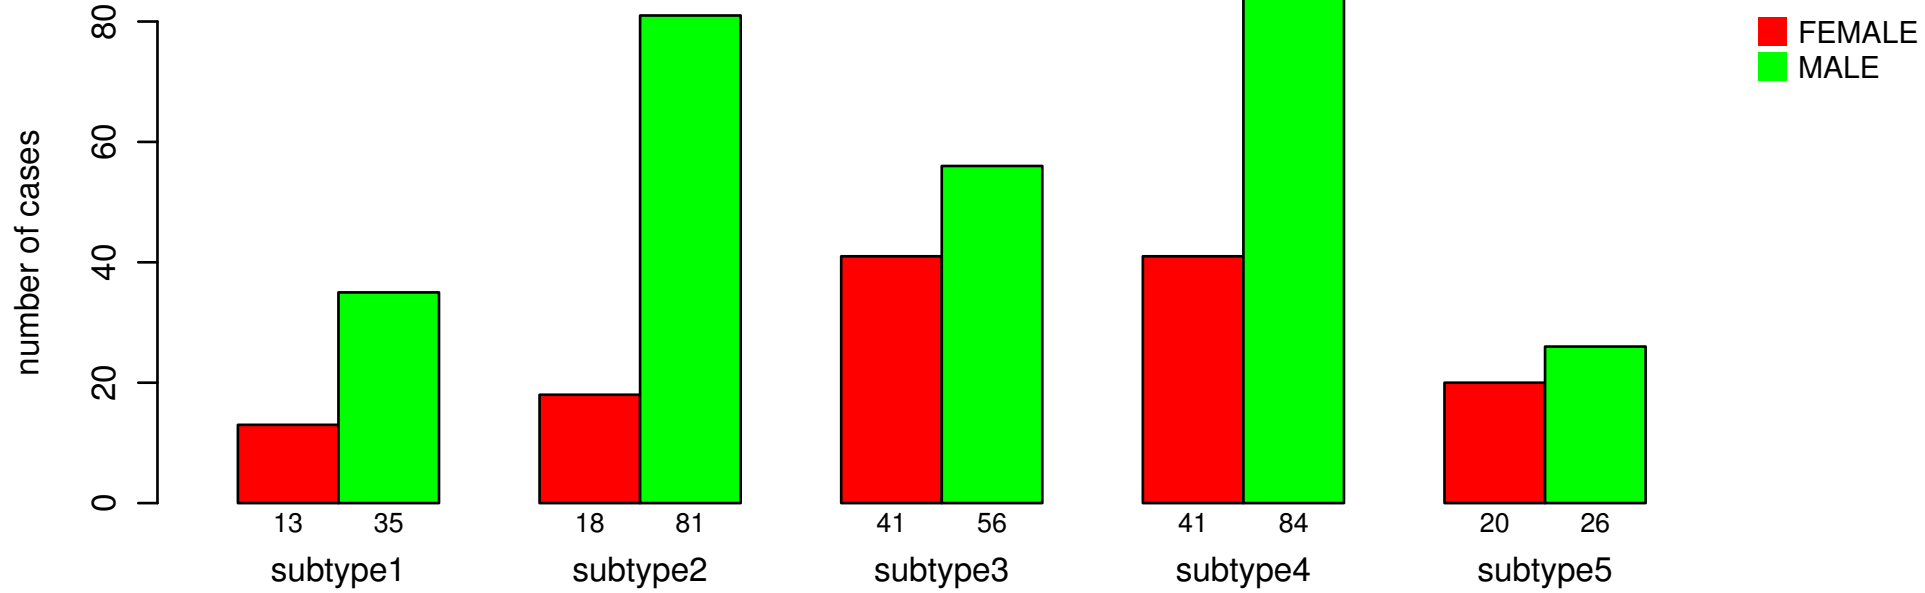

# GENDER

Fisher's exact test P = 0.00164