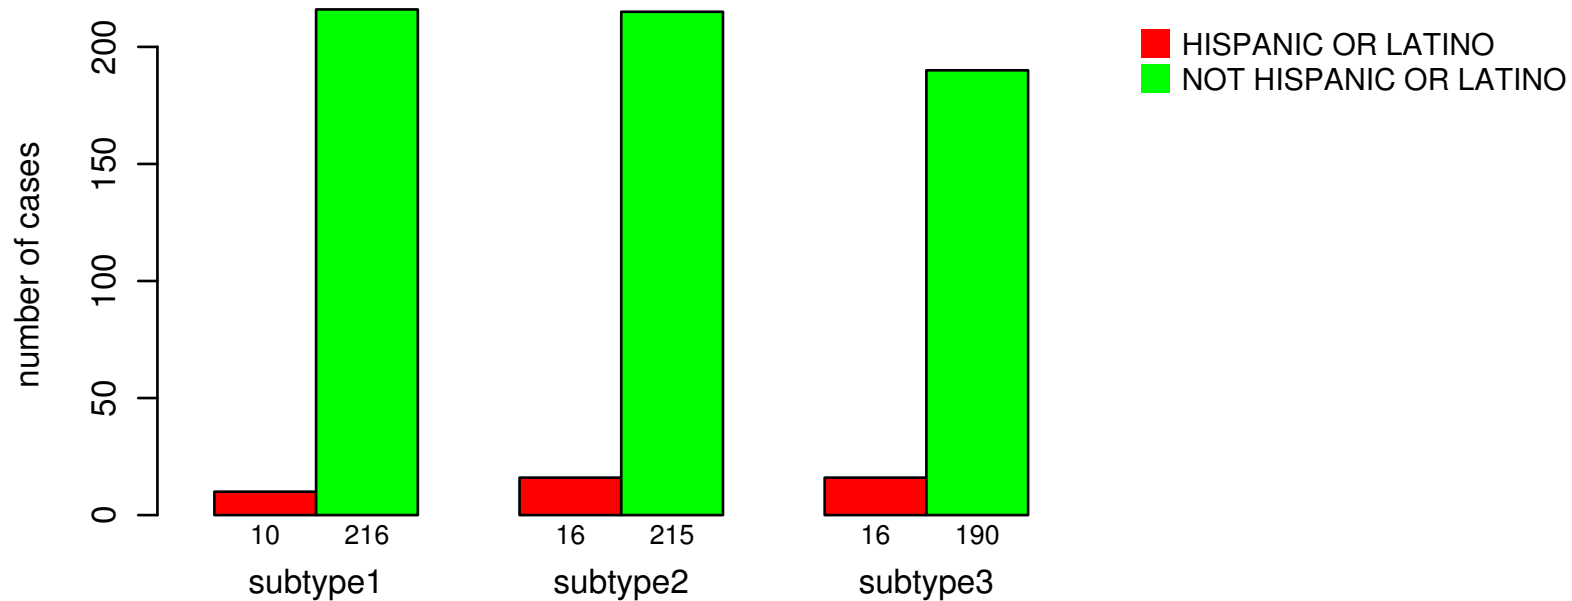

ETHNICITY

Fisher's exact test P = 0.317