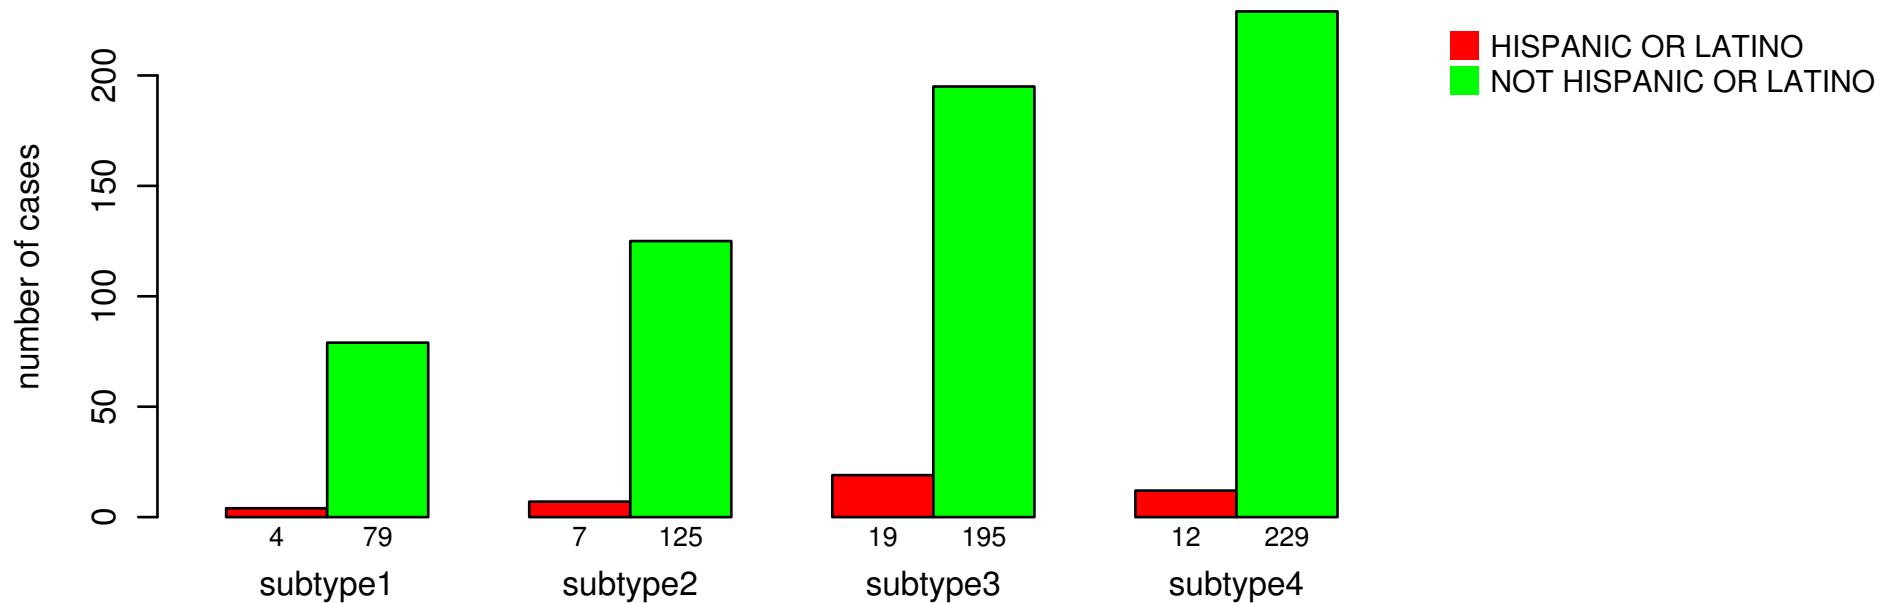

ETHNICITY

Fisher's exact test P = 0.348