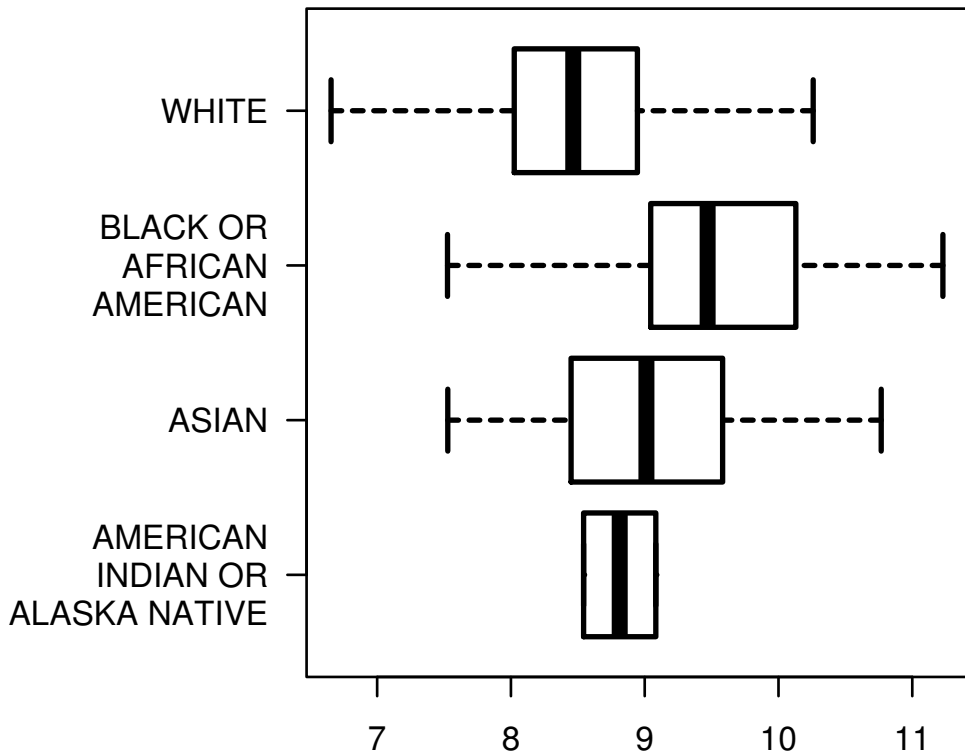

# NOTCH2NL|388677

RACE

log<sub>2</sub>-EXPR  
Kruskal-Wallis P = 1.54e-25