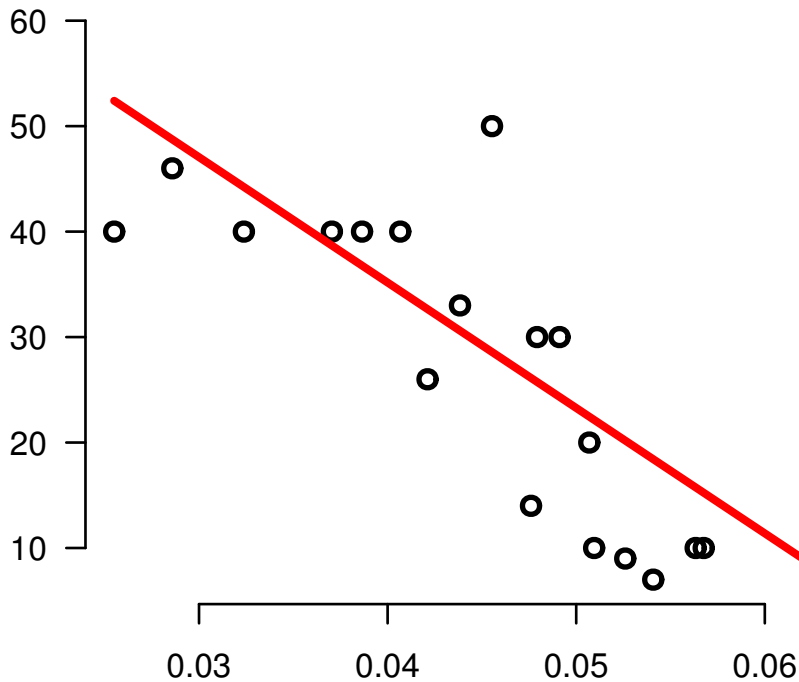

# NFYC\_1

NUMBER\_PACK\_YEARS\_SMOKED

Spearman.Corr= -0.818, P=1.06e-05

log2-EXPR