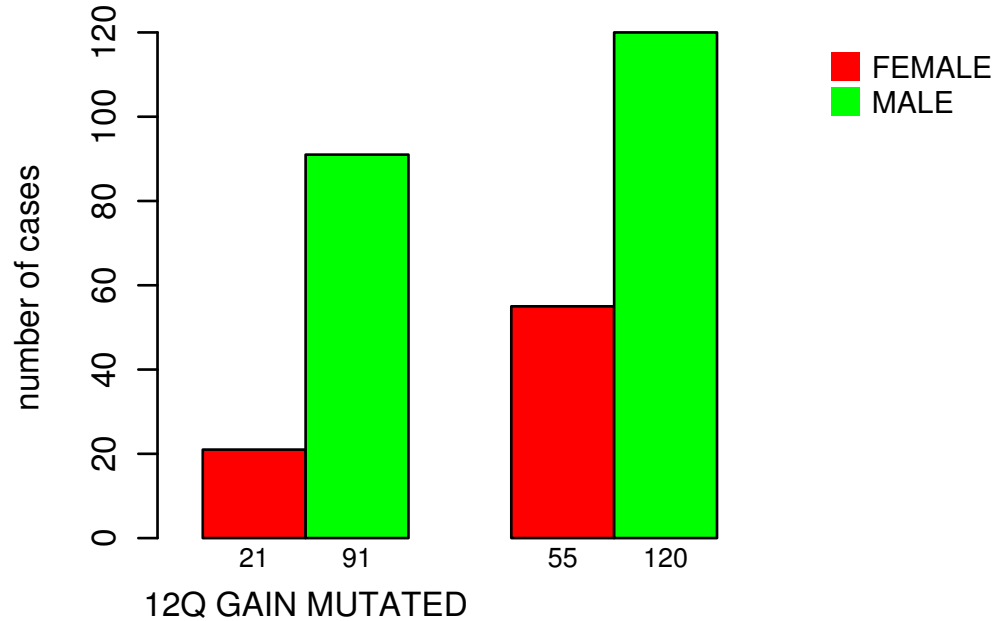

# GENDER

Fisher's exact test P = 0.0198