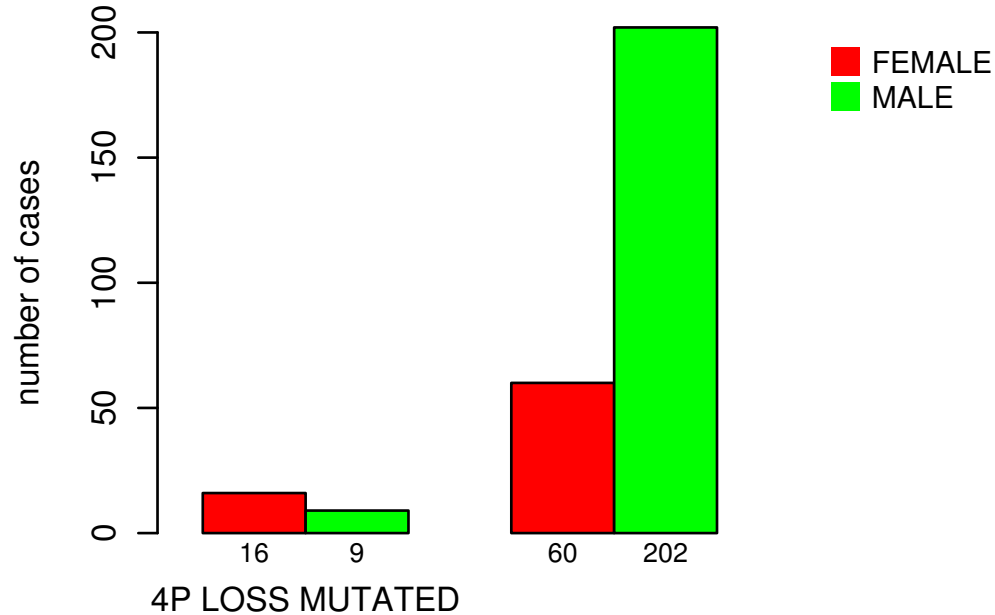

# GENDER

Fisher's exact test P = 3.99e-05