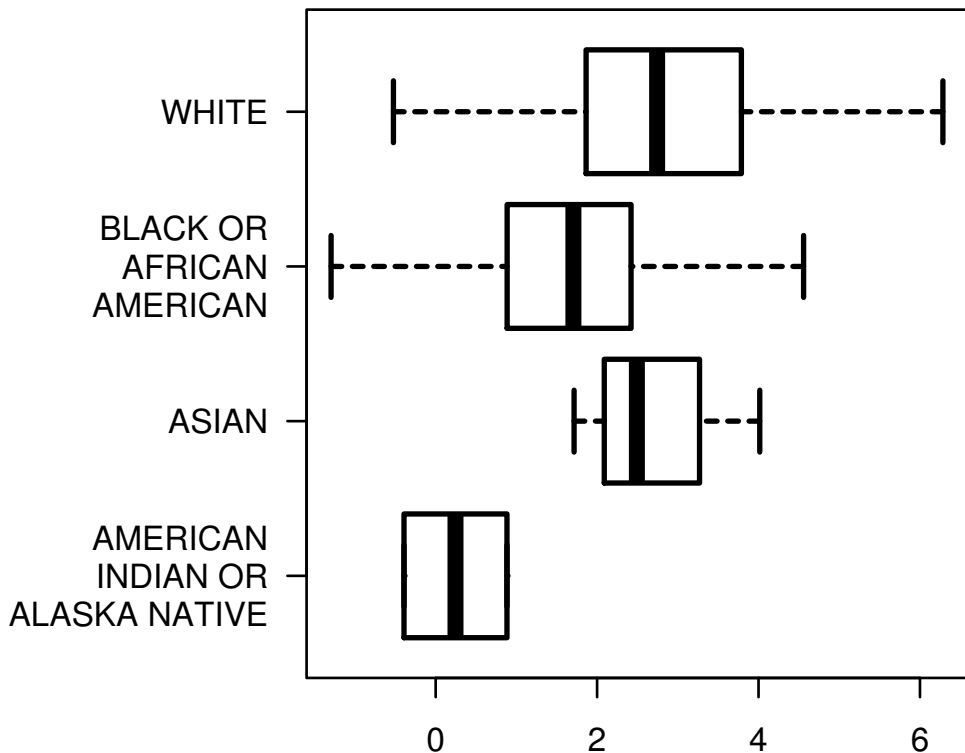

# BEGAIN|57596

RACE

Kruskal-Wallis P = 8.42e-07