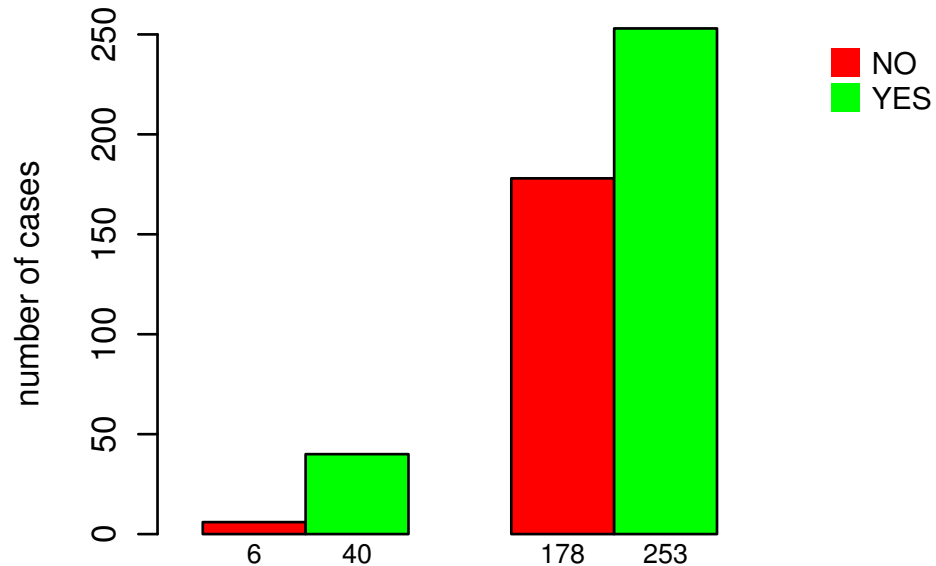

# RADIATION\_THERAPY

DEL PEAK 9(5P15.33) MUTATED

Fisher's exact test  $P = 0.000101$