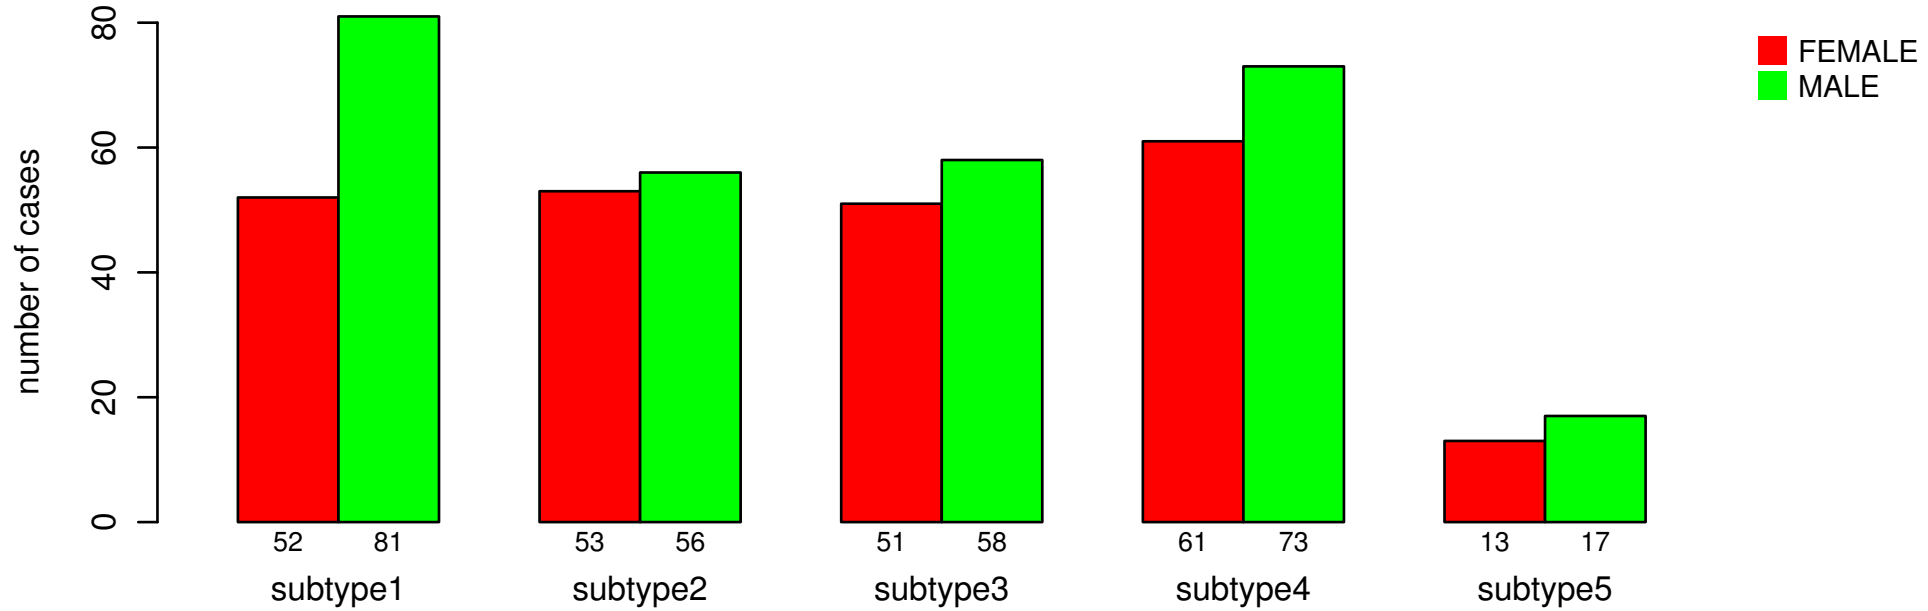

# GENDER

Fisher's exact test P = 0.623