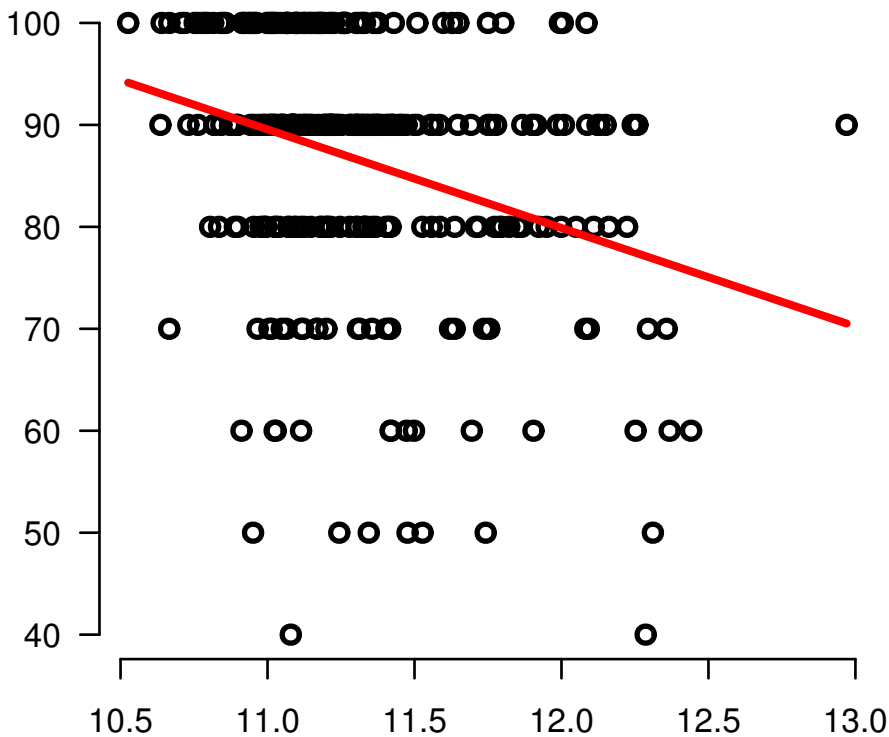

C7ORF42|55069

KARNOFSKY_PERFORMANCE_SCORE

Spearman.Corr= -0.291, P=2.1e-07