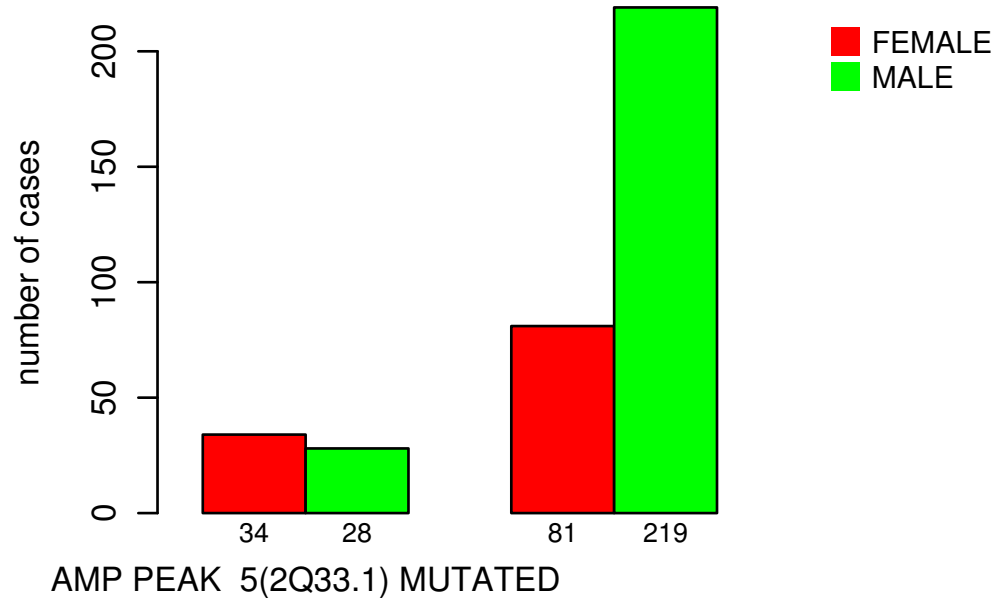

# GENDER

Fisher's exact test P = 3.94e-05