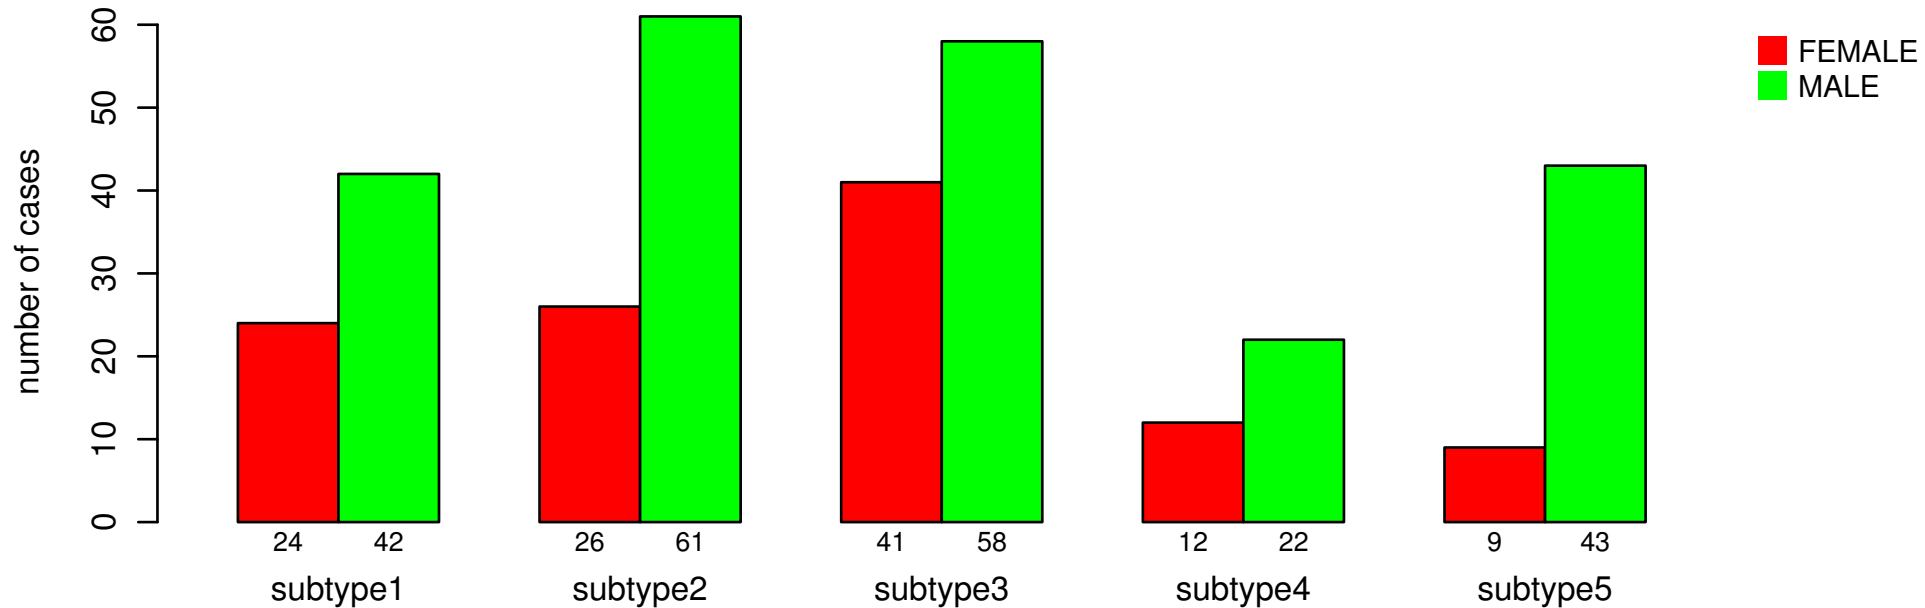

## GENDER

Fisher's exact test P = 0.0395